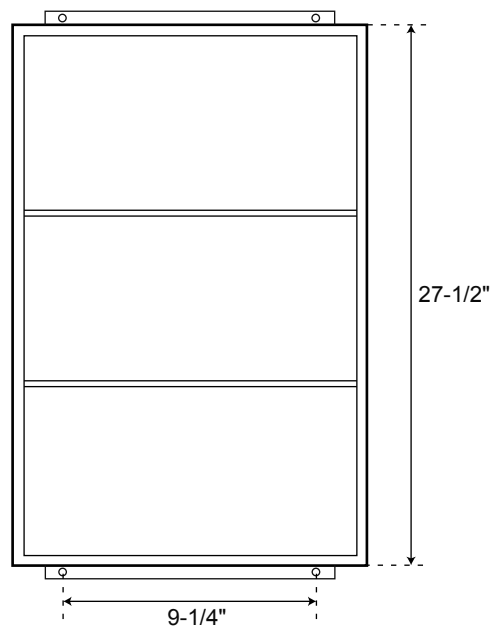

SPECIFICATIONS

Overall Dimensions	19-7/8" L x 5-1/2" W (front to back) x 29" H
Mirror Only Dimensions	16-1/2" L x 24-1/2" H

All measurements are approximate.

Heirloom

Aluminum Medicine
Cabinet with Mirror

Front

Interior

Side