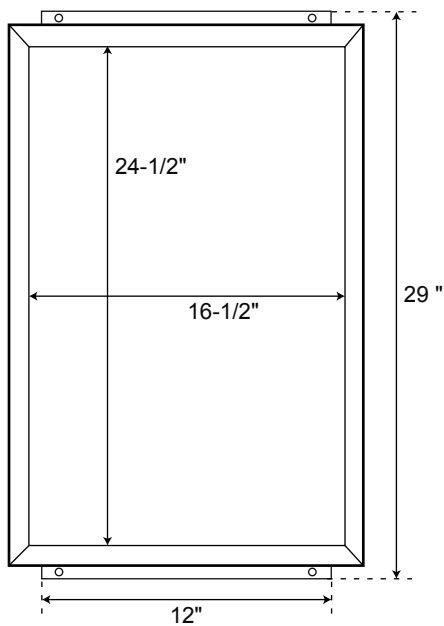

SPECIFICATIONS

Overall Dimensions	19-7/8" L x 5-1/2" W (front to back) x 29" H
Mirror Only Dimensions	16-1/2" L x 24-1/2" H

All measurements are approximate.

Heirloom

Aluminum Medicine
Cabinet with Mirror

Front

Interior

Side