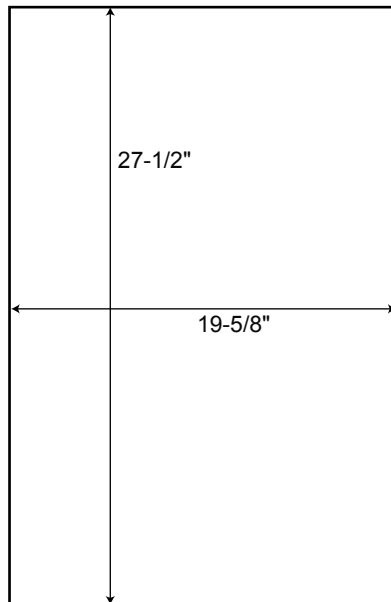

SPECIFICATIONS

Overall Dimensions	19-5/8" L x 4-3/4" W (front to back) x 27-1/2" H
--------------------	--

All measurements are approximate.

Century Series Aluminum Medicine Cabinet with Mirror

Front

Interior

Side