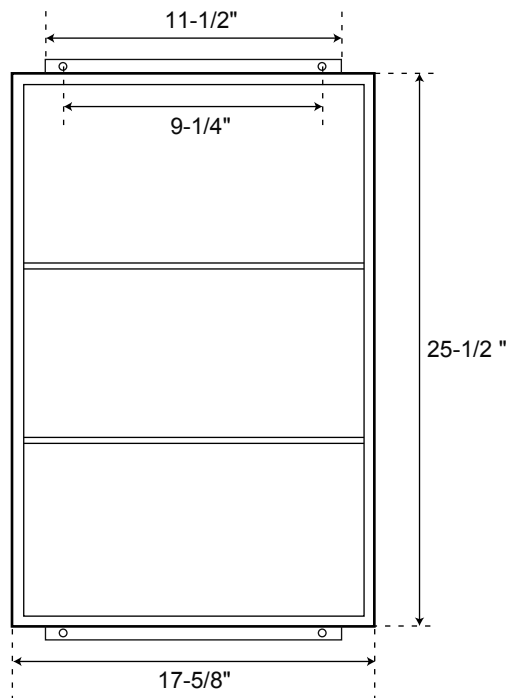

SPECIFICATIONS

Overall Dimensions	19-5/8" L x 4-3/4" W (front to back) x 27-1/2" H
--------------------	--

All measurements are approximate.

Century Series Aluminum Medicine Cabinet with Mirror

Front

Interior

Side