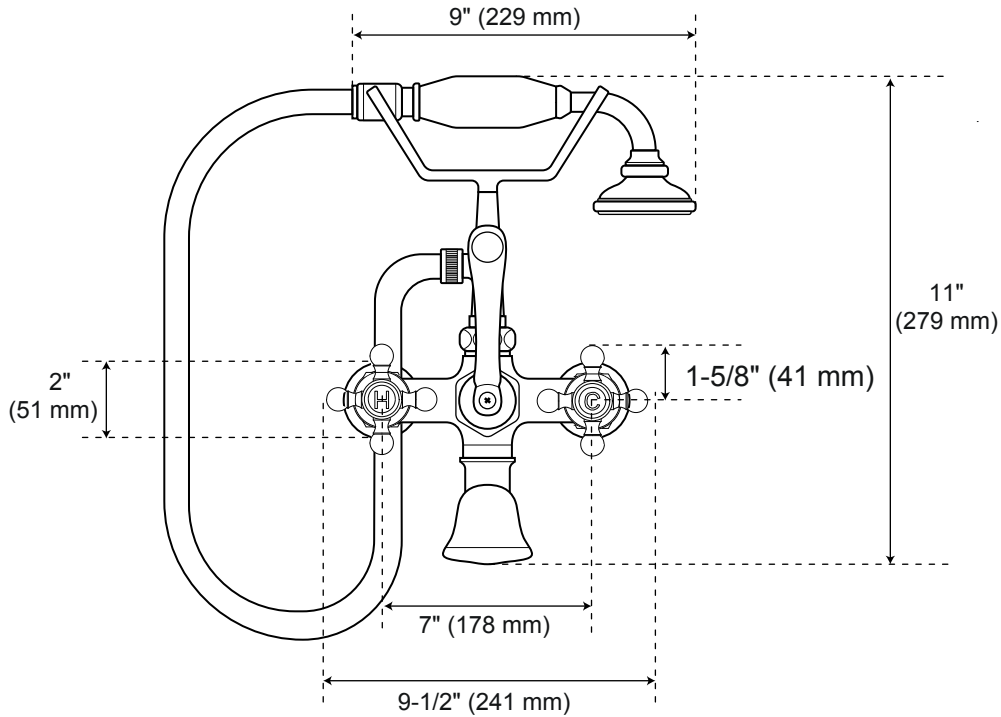

# Wall-Mount Telephone

## Tub Faucet and Hand Shower - Vintage Cross Handles

Front

Side

All product dimensions are nominal.