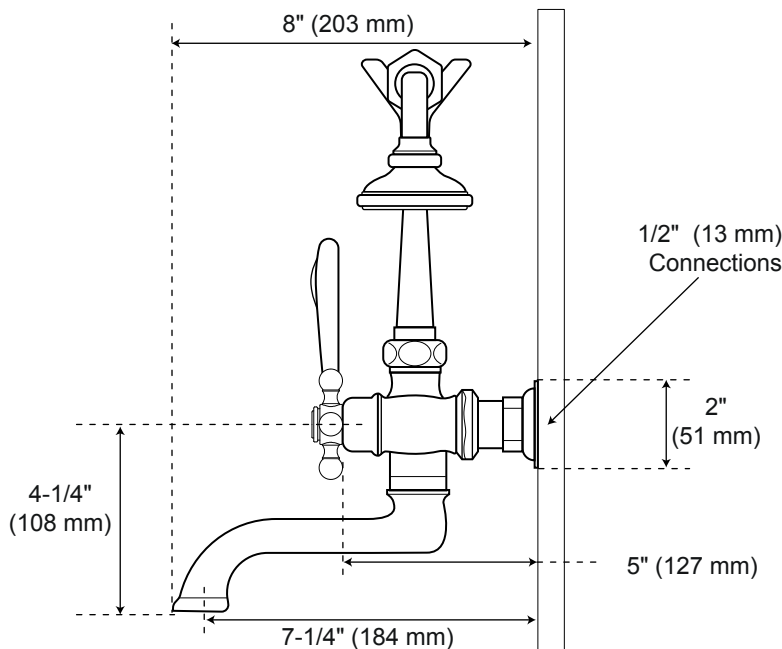

# Wall-Mount Telephone

## Tub Faucet and Hand Shower - Vintage Cross Handles

Front

Side

All product dimensions are nominal.