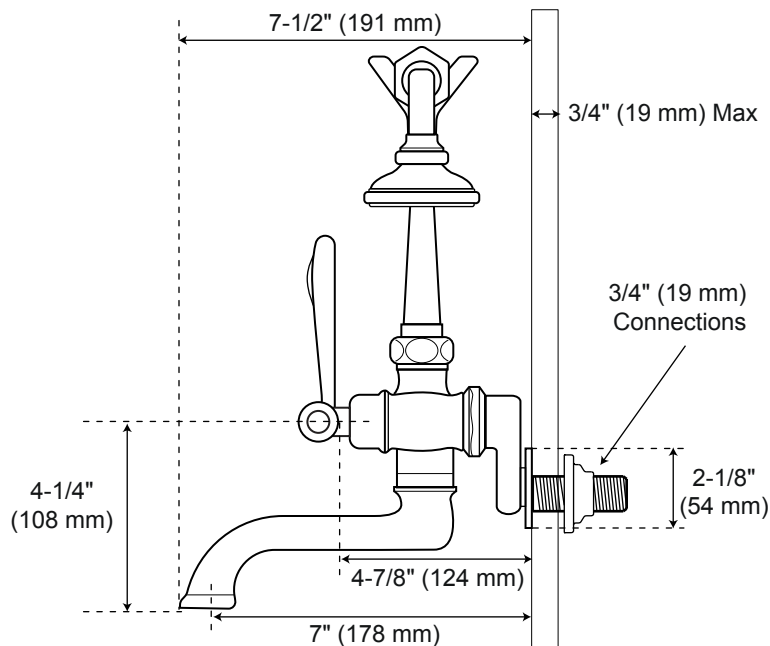

Tub Wall-Mount Faucet

with Metal Hand Shower - Lever Handle

Front

Side

All product dimensions are nominal.