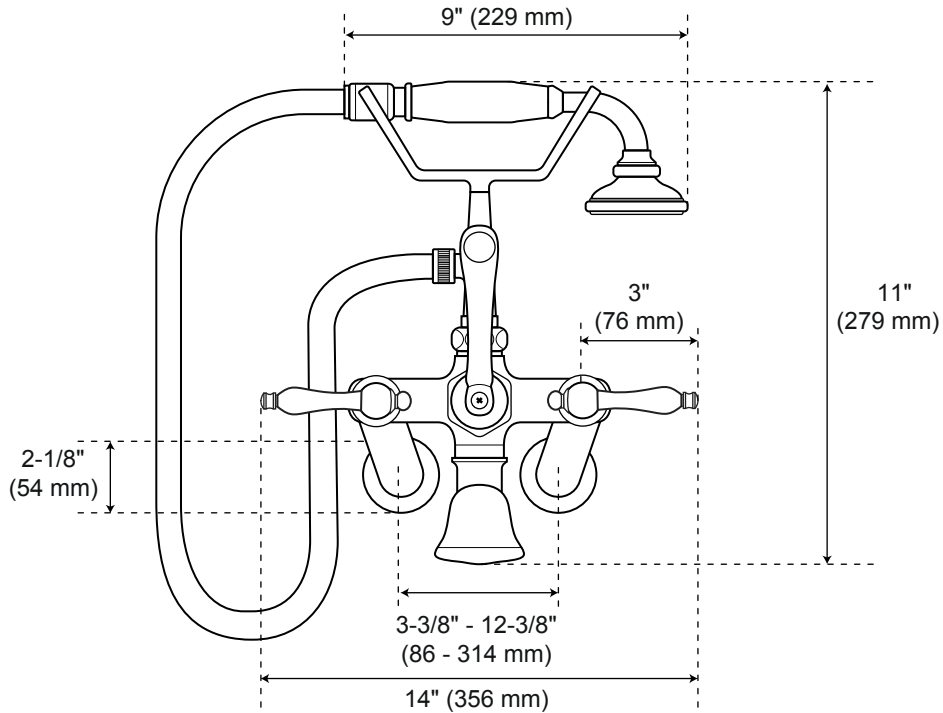

Tub Wall-Mount Faucet

with Metal Hand Shower - Lever Handle

Front

Side

All product dimensions are nominal.