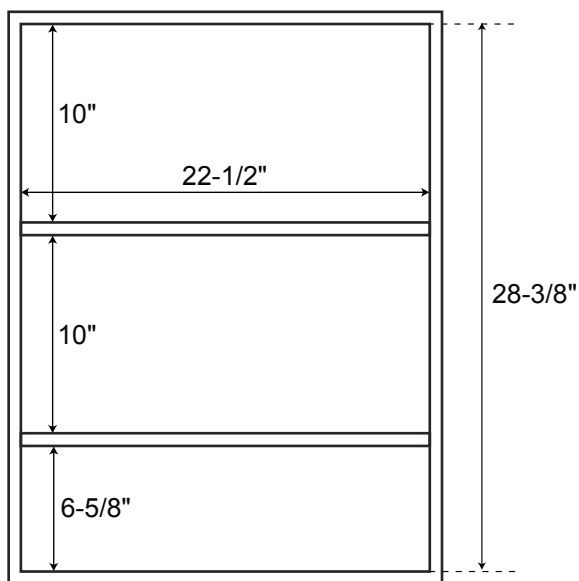

## SPECIFICATIONS

Overall Dimensions	24" W x 4-1/2" D (front to back) x 30" H
Mirror Dimensions	21-1/2" W x 22-1/8" H

*All measurements are approximate.*

# 24" Bastian

Teak Vanity  
Medicine Cabinet (Wall-Mount)

Interior

Side