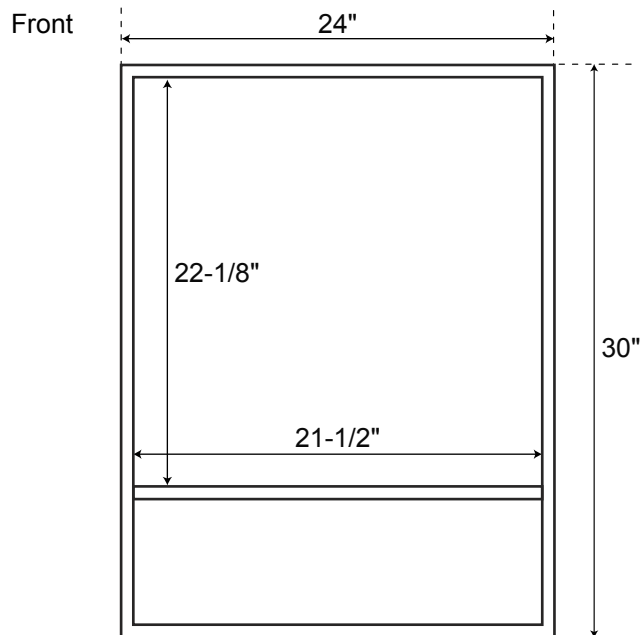

## SPECIFICATIONS

Overall Dimensions	24" W x 4-1/2" D (front to back) x 30" H
Mirror Dimensions	21-1/2" W x 22-1/8" H

*All measurements are approximate.*

# 24" Bastian

Teak Vanity  
Medicine Cabinet (Wall-Mount)

Interior

Side