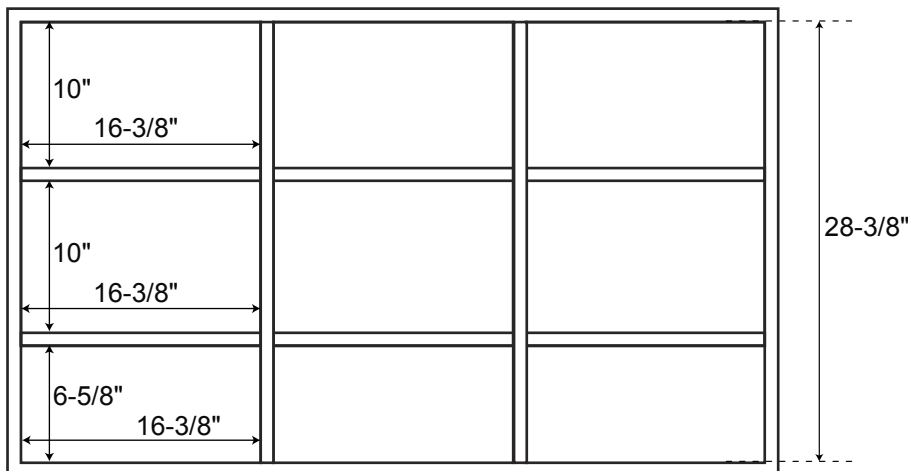

# SPECIFICATIONS

Overall Dimensions	48" W x 4-1/2" D (front to back) x 30" H
Mirror Dimensions	14-5/8" W x 21-5/8" H

## 48" Bastian Teak Vanity Medicine Cabinet (Wall-Mount)

All measurements are approximate.

Front

Interior

Side