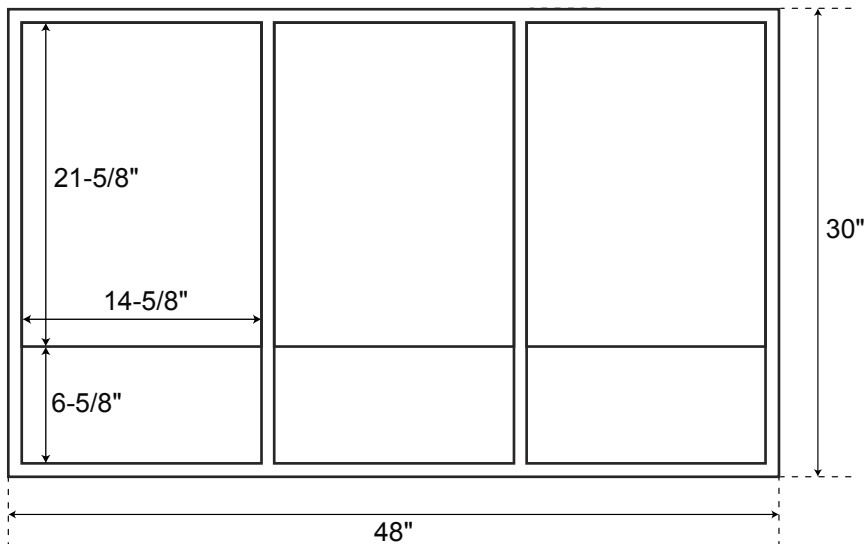

# SPECIFICATIONS

Overall Dimensions	48" W x 4-1/2" D (front to back) x 30" H
Mirror Dimensions	14-5/8" W x 21-5/8" H

## 48" Bastian Teak Vanity Medicine Cabinet (Wall-Mount)

All measurements are approximate.

Front

Interior

Side