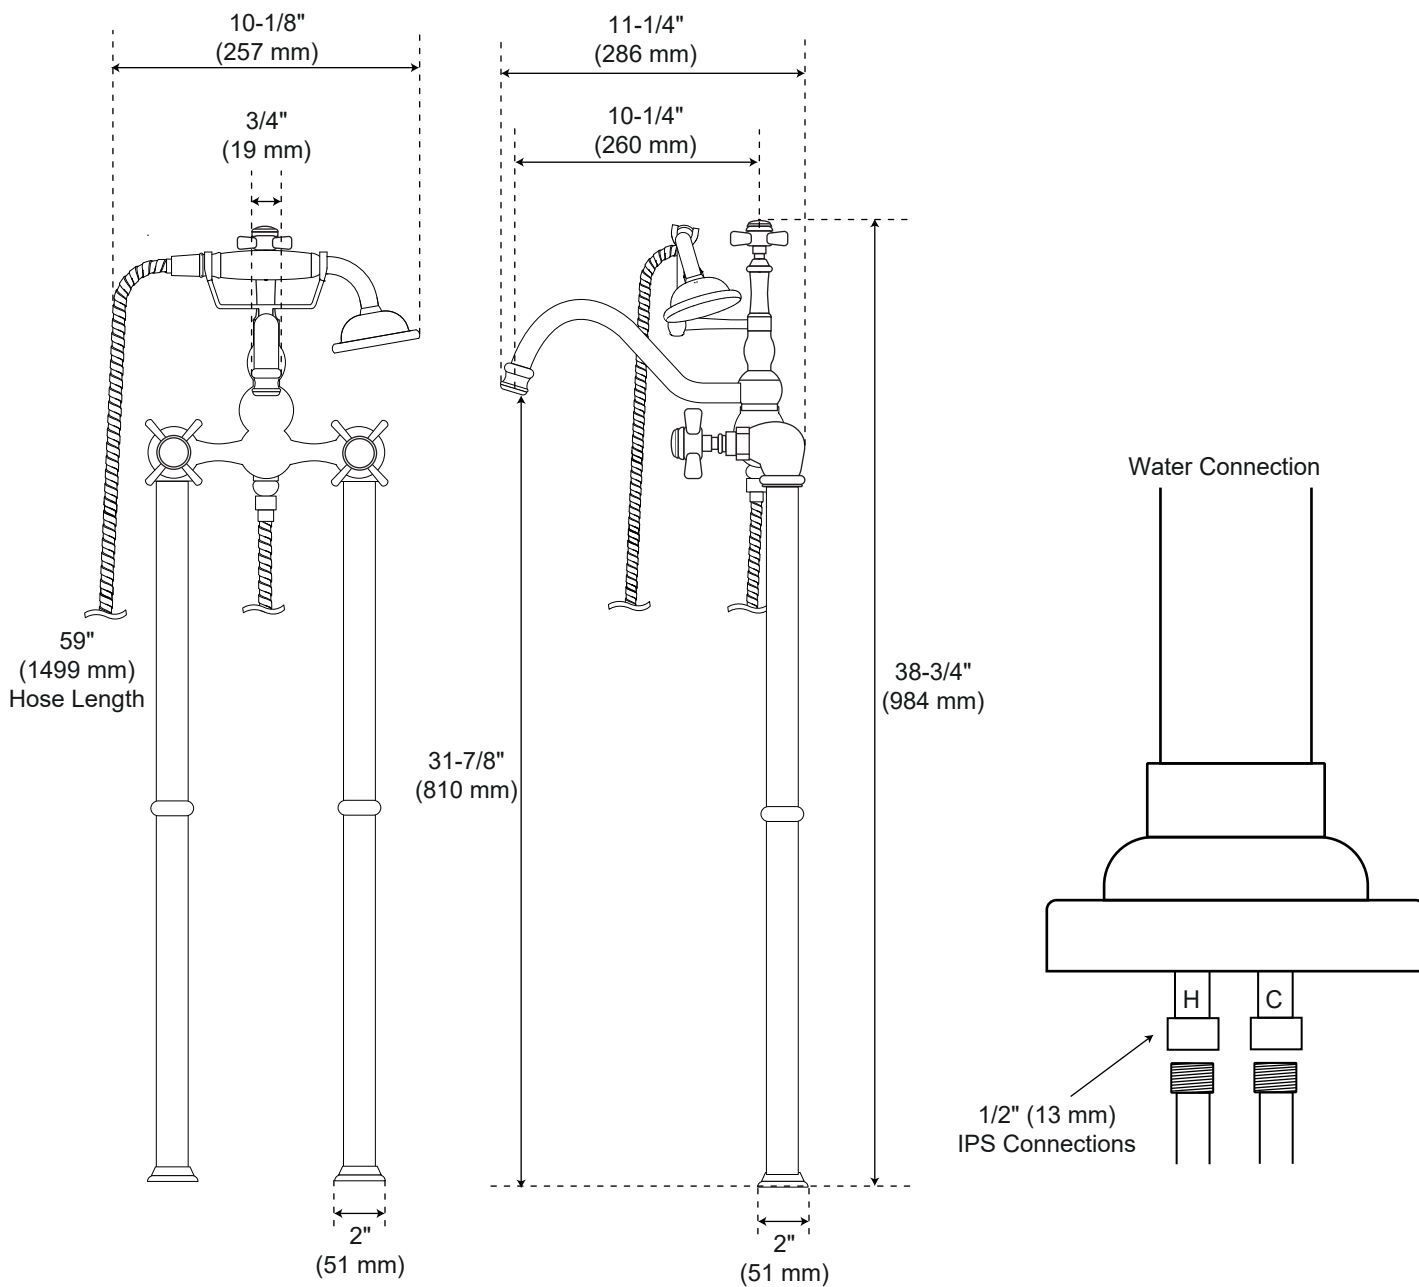

# Parks

Freestanding Tub Faucet  
With Cross Handles

All product dimensions are nominal.

Underfloor access is required for proper installation. Installation on a concrete slab will require cutting and concrete removal.