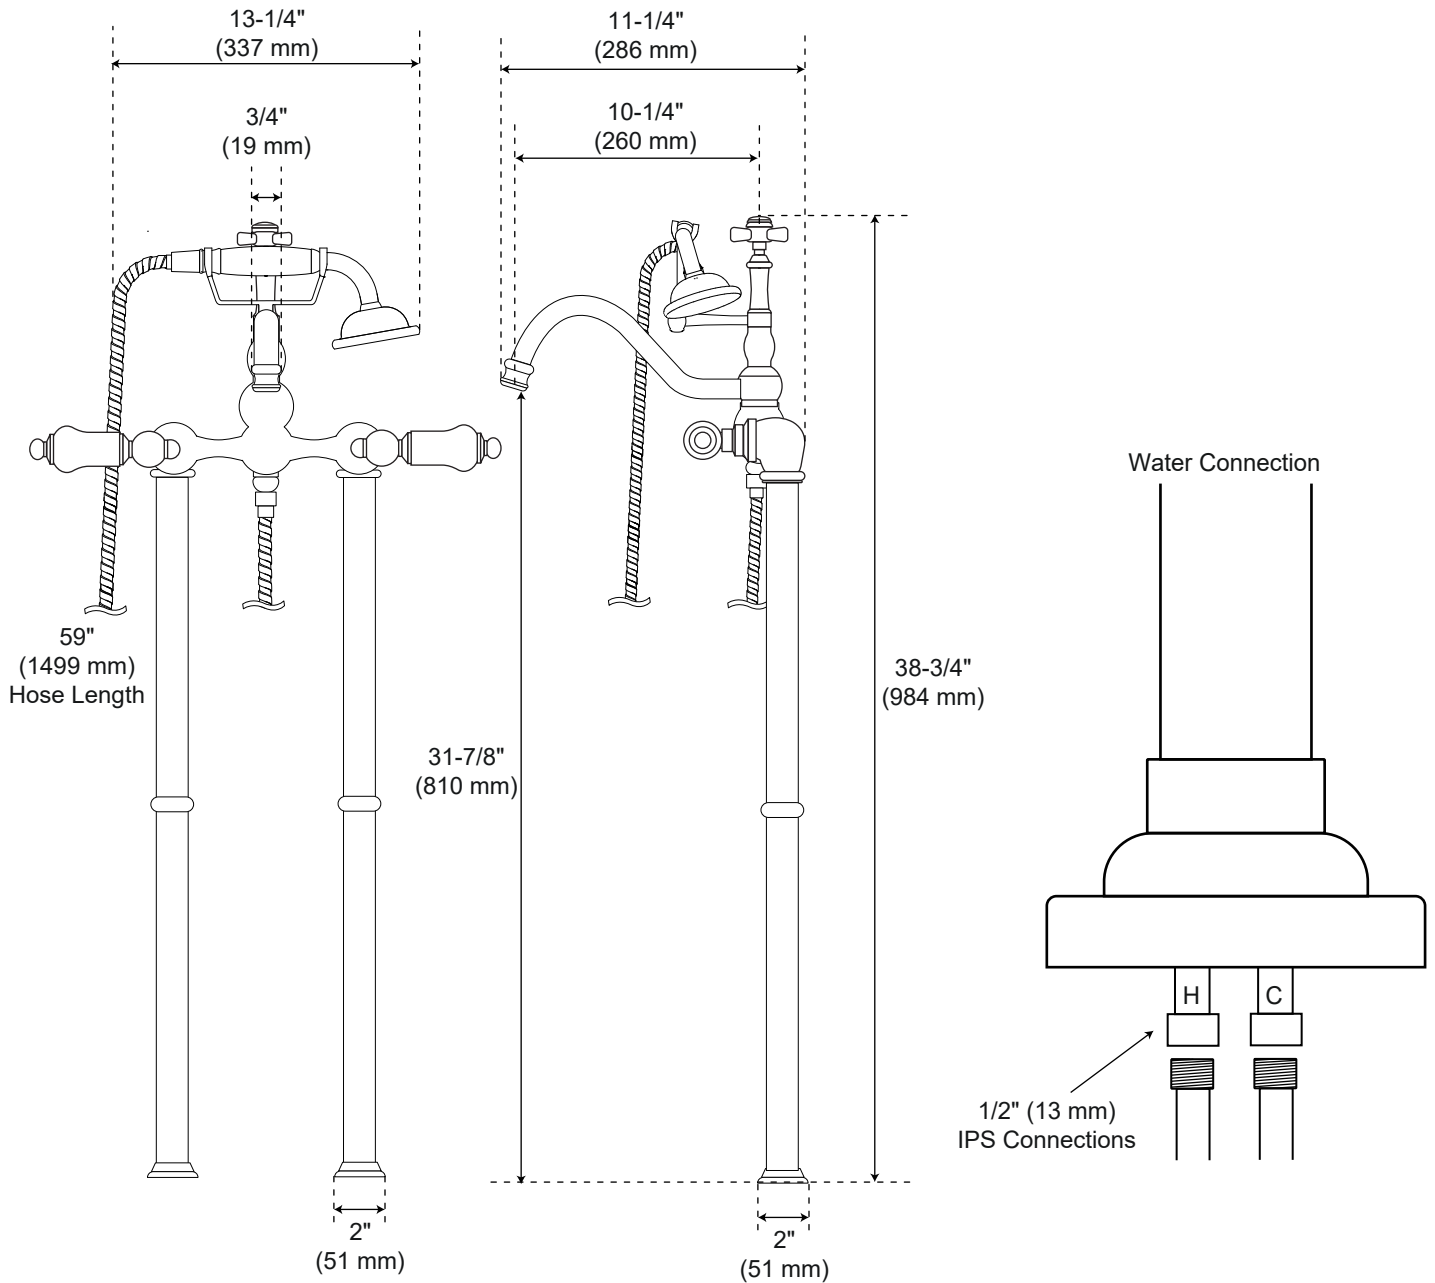

Parks

Freestanding Tub Faucet
With Porcelain Lever Handles

All product dimensions are nominal.

Underfloor access is required for proper installation. Installation on a concrete slab will require cutting and concrete removal.