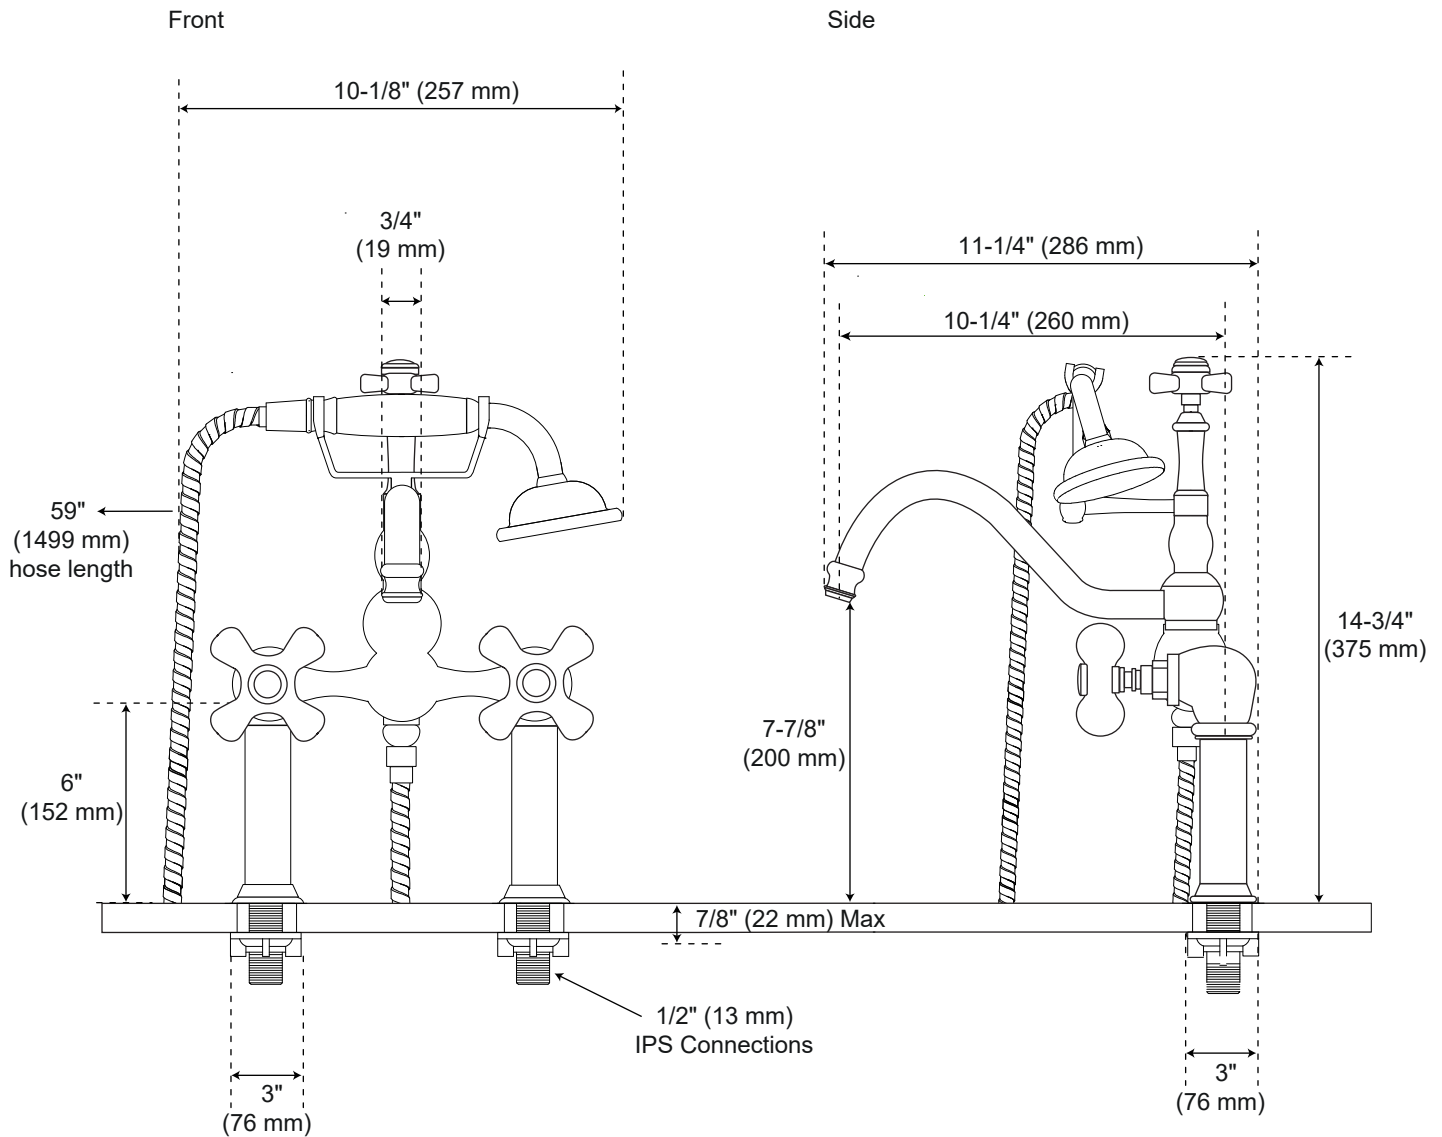

Parks

Deck-Mount Tub Faucet
With Porcelain Cross Handles

All product dimensions are nominal.