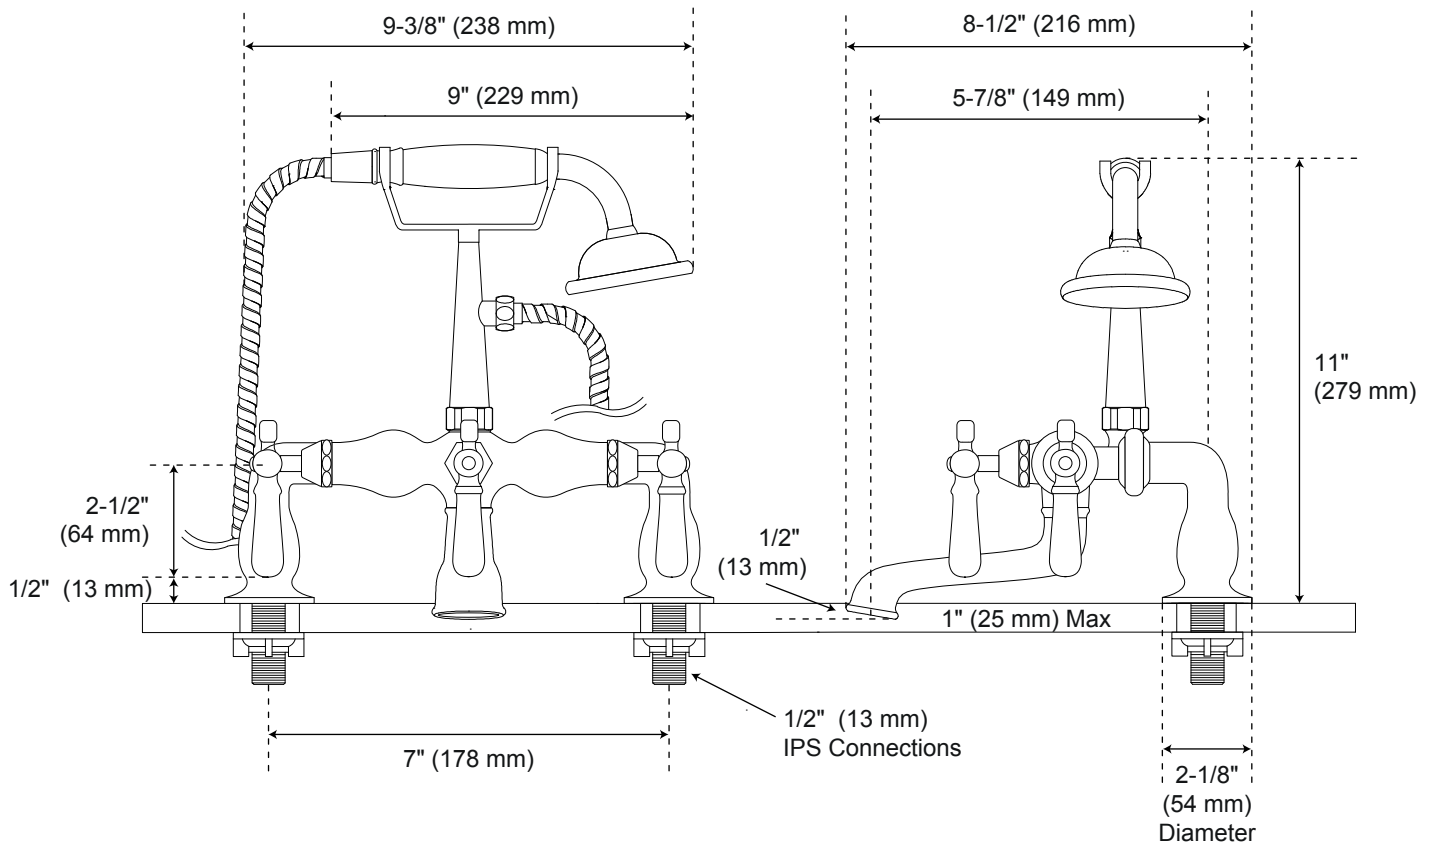

# Mini Telephone

## Deck-Mount Tub Faucet and Hand Shower

Front

Side

All product dimensions are nominal.