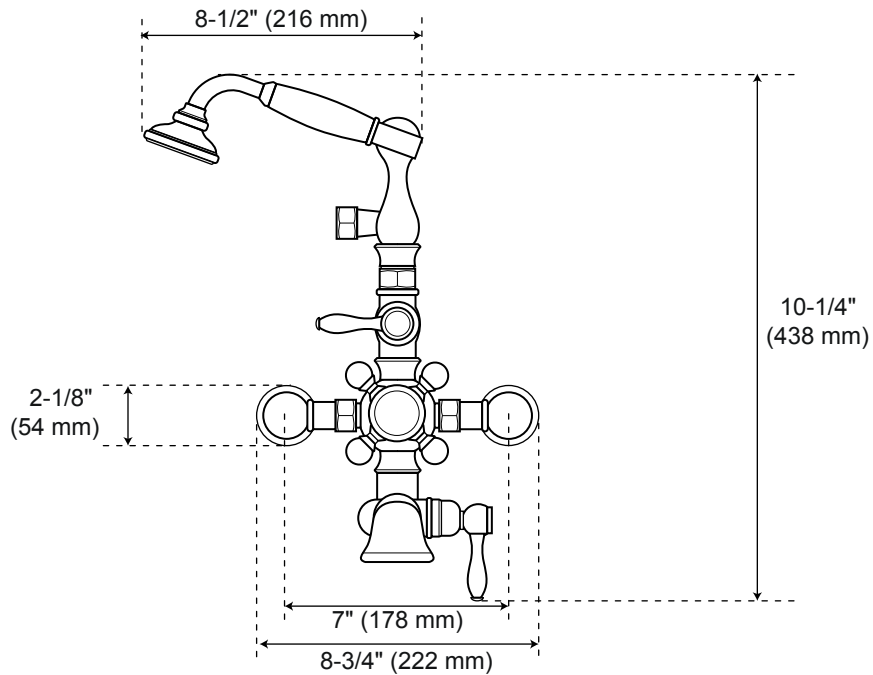

## Thermostatic Wall-Mount Tub Faucet and Hand Shower

Front

Side

All product dimensions are nominal.