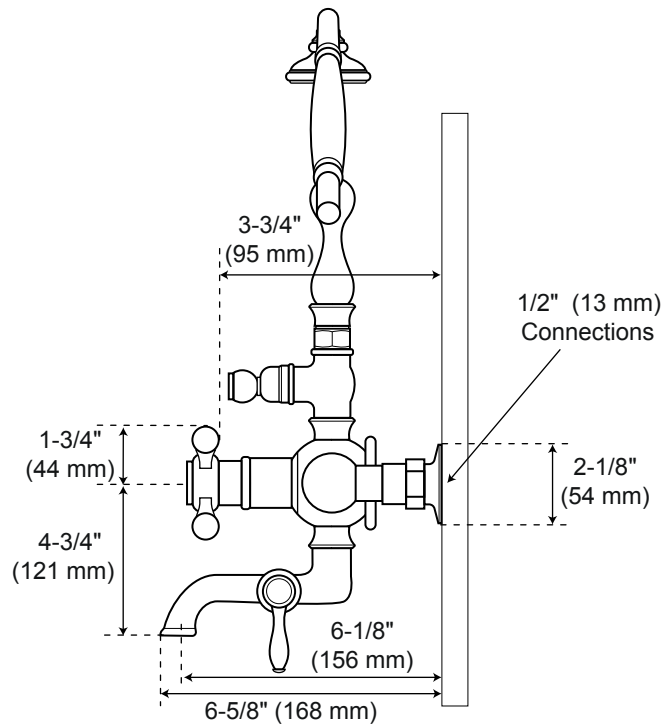

## Thermostatic Wall-Mount Tub Faucet and Hand Shower

Front

Side

All product dimensions are nominal.