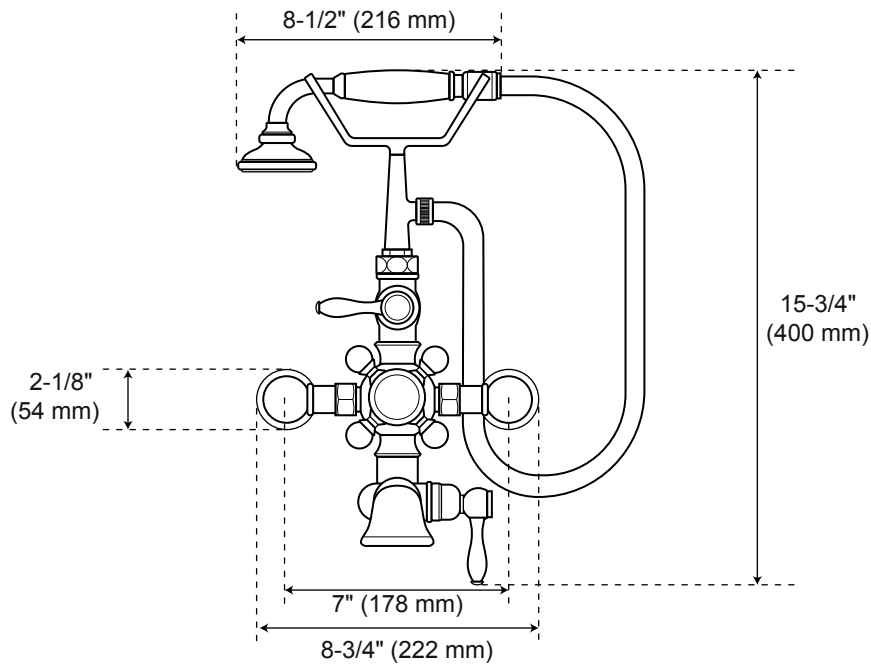

Nottingham Thermostatic Faucet

Wall-Mount Bathroom Telephone Tub Faucet, Hand Shower

Front

Side

All product dimensions are nominal.