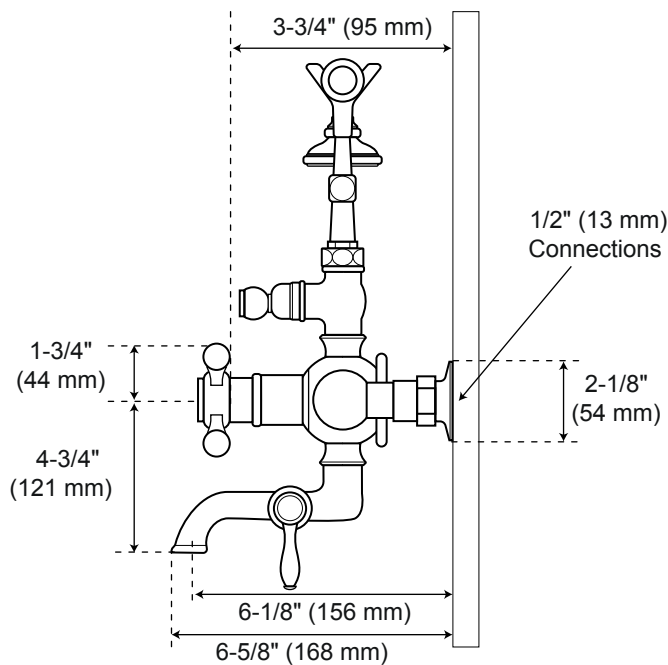

Nottingham Thermostatic Faucet

Wall-Mount Bathroom Telephone Tub Faucet, Hand Shower

Front

Side

All product dimensions are nominal.