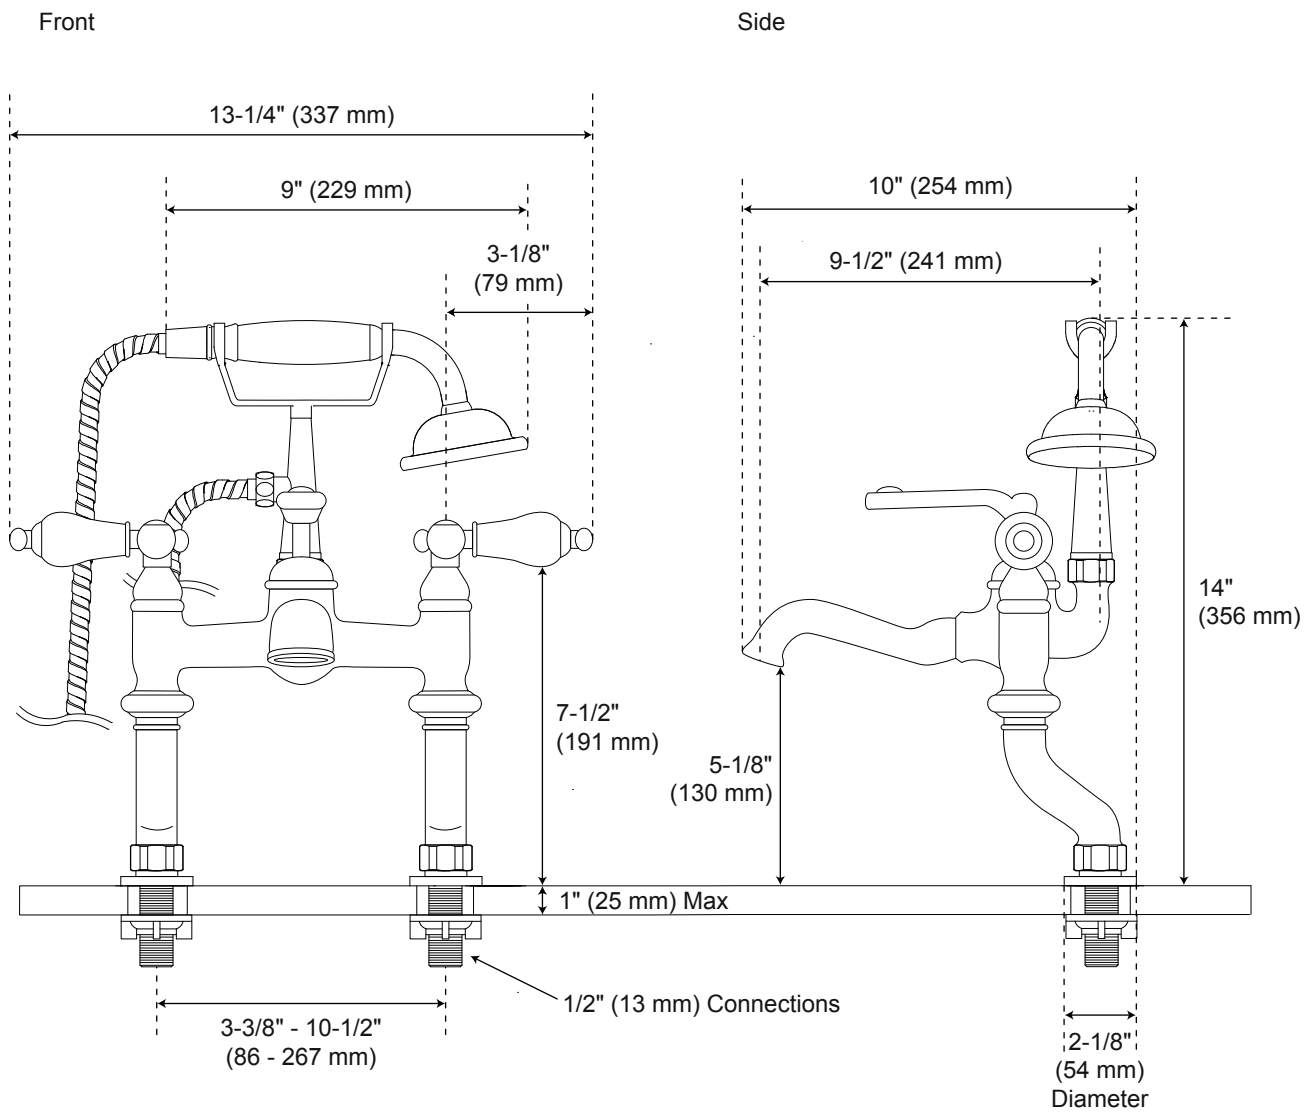

## Deck-Mount Tub Faucet with Variable Couplers

All product dimensions are nominal.