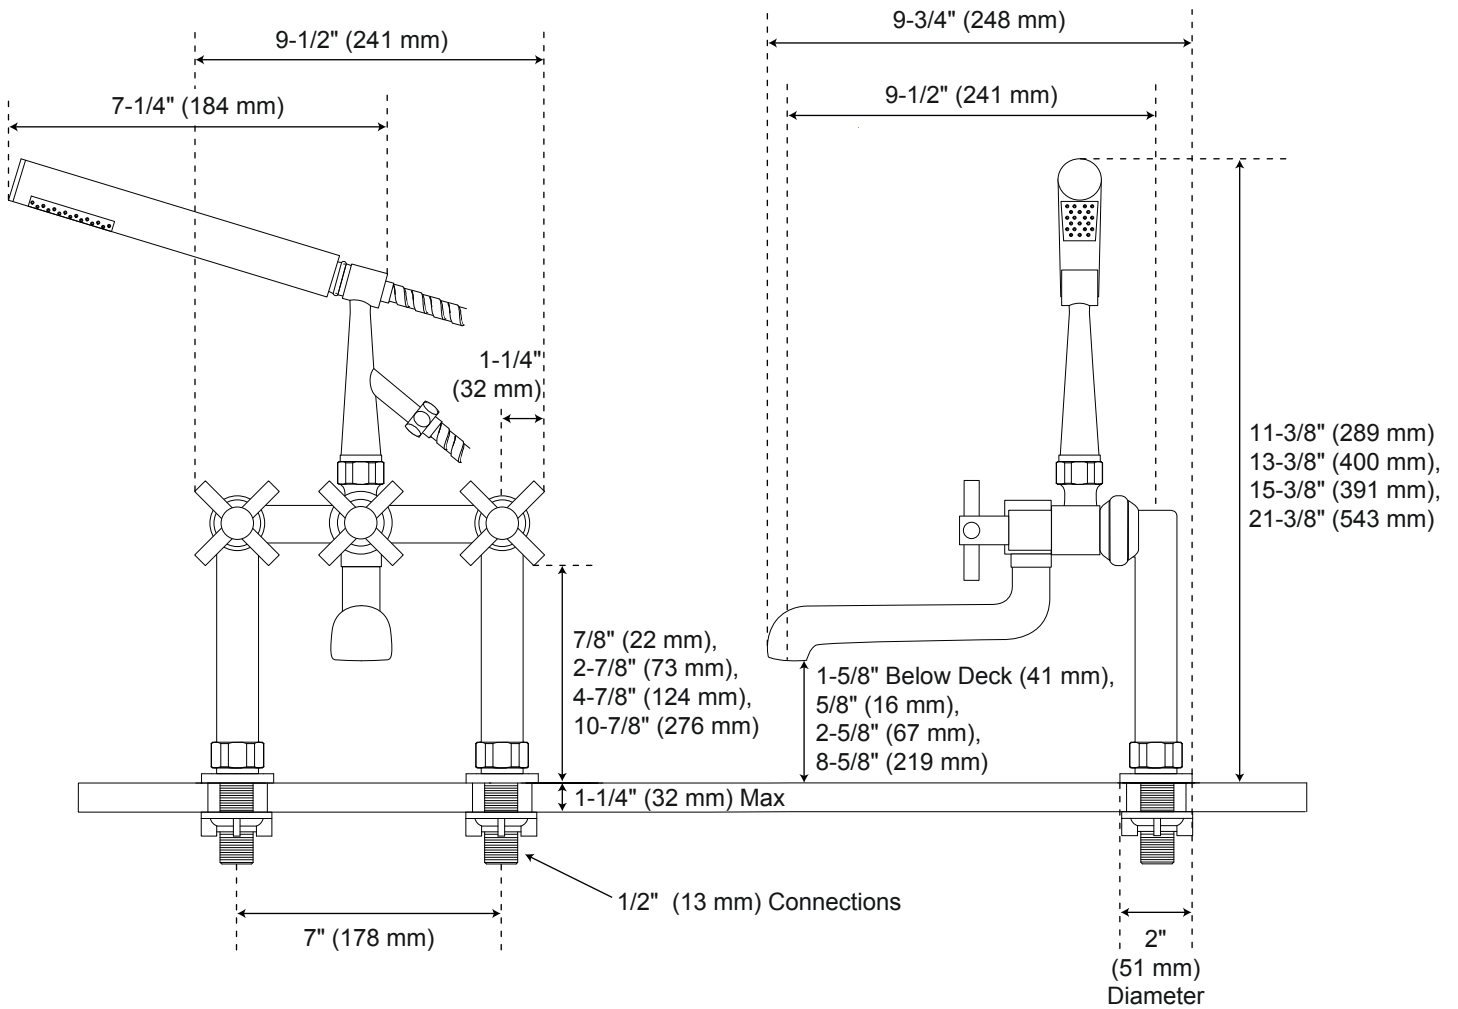

Whittington

Deck-Mount Tub Faucet and Hand Shower - Cross Handles

Front

Side

Faucet spout extends below deck when installed with 2" couplers.
All product dimensions are nominal.