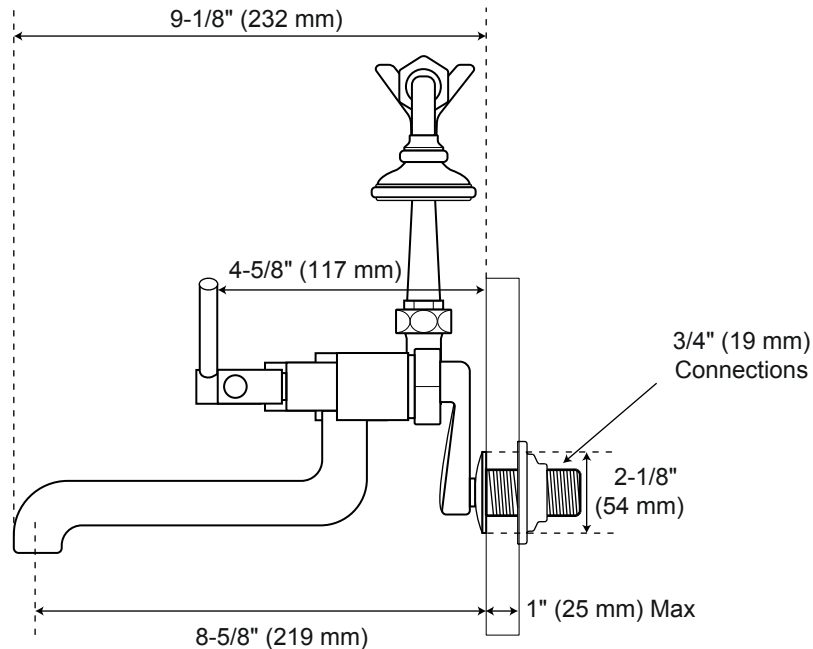

Contemporary Tub-Wall Mount

Wall-Mount Bathroom Tub Faucet and Hand Shower

Front

Side

All product dimensions are nominal.