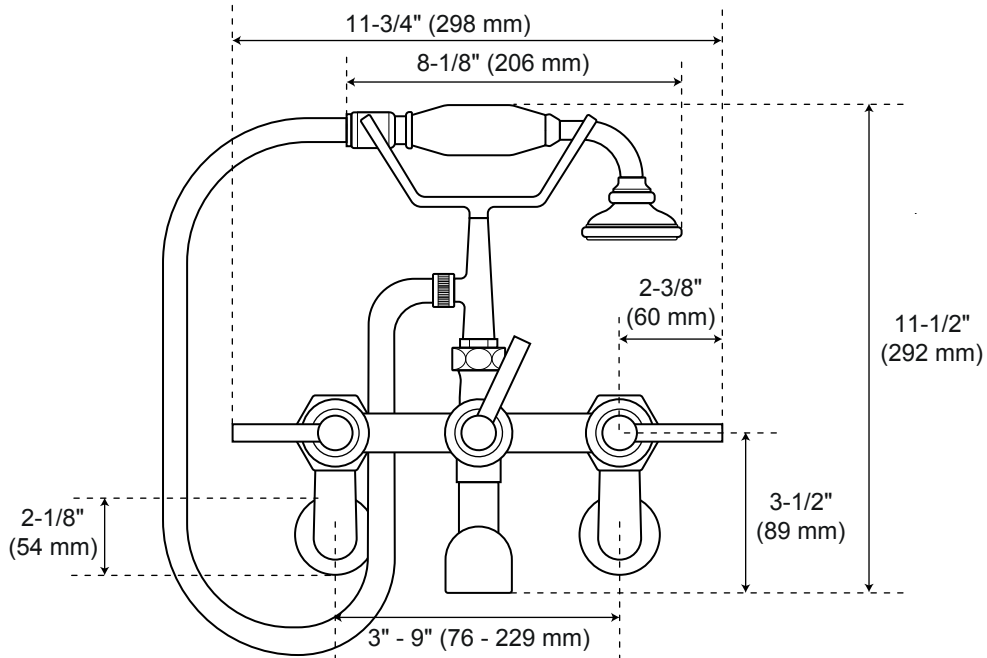

Contemporary Tub-Wall Mount

Wall-Mount Bathroom Tub Faucet and Hand Shower

Front

Side

All product dimensions are nominal.