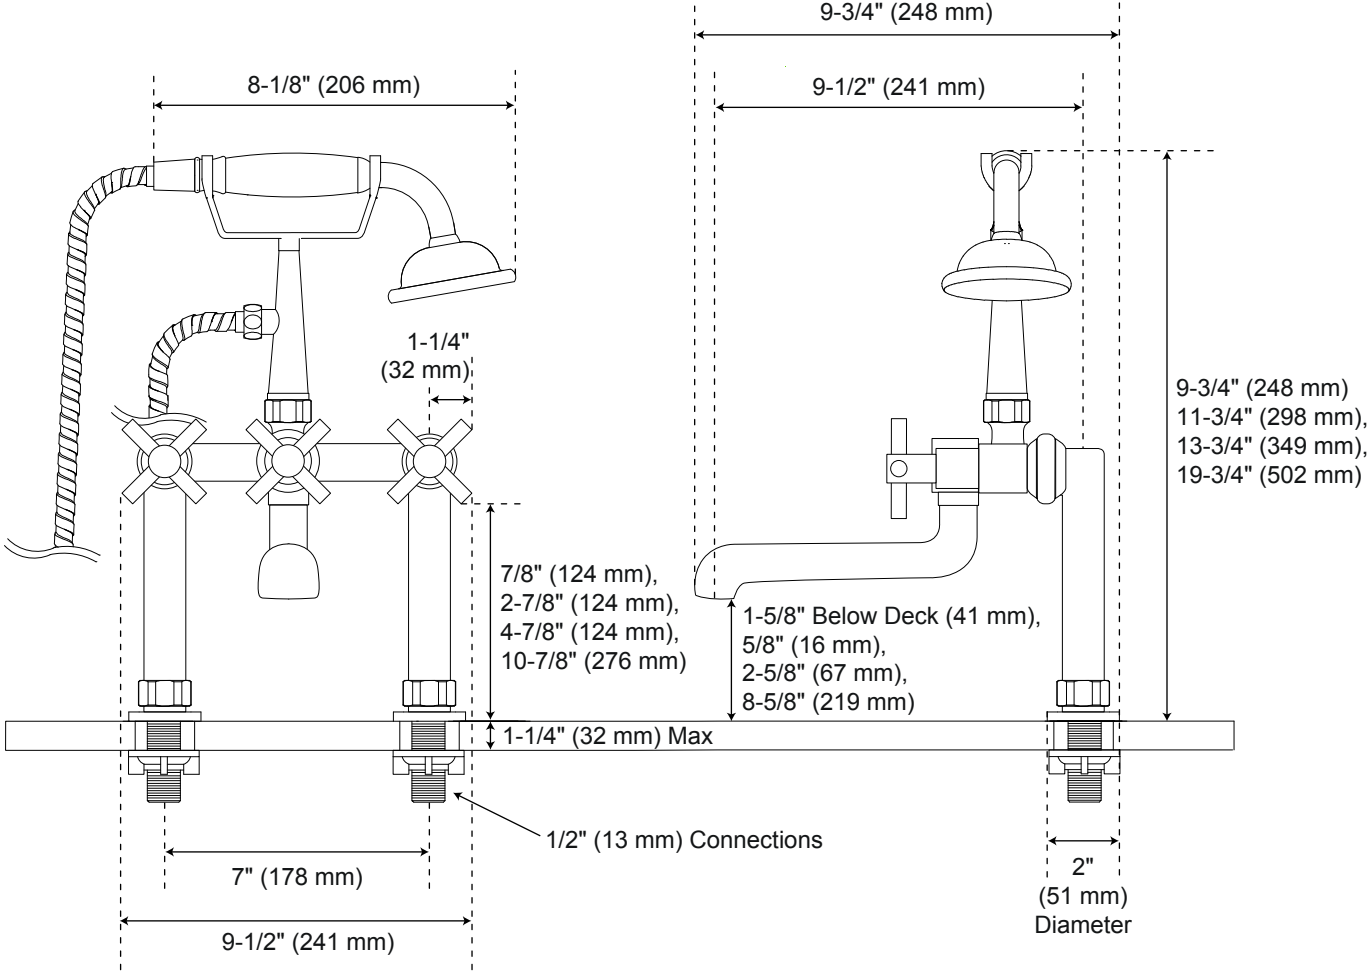

## Deck-Mount Tub Faucet and Hand Shower - Cross Handles

Front

Side

Faucet spout extends below deck when installed with 2" couplers.  
All product dimensions are nominal.