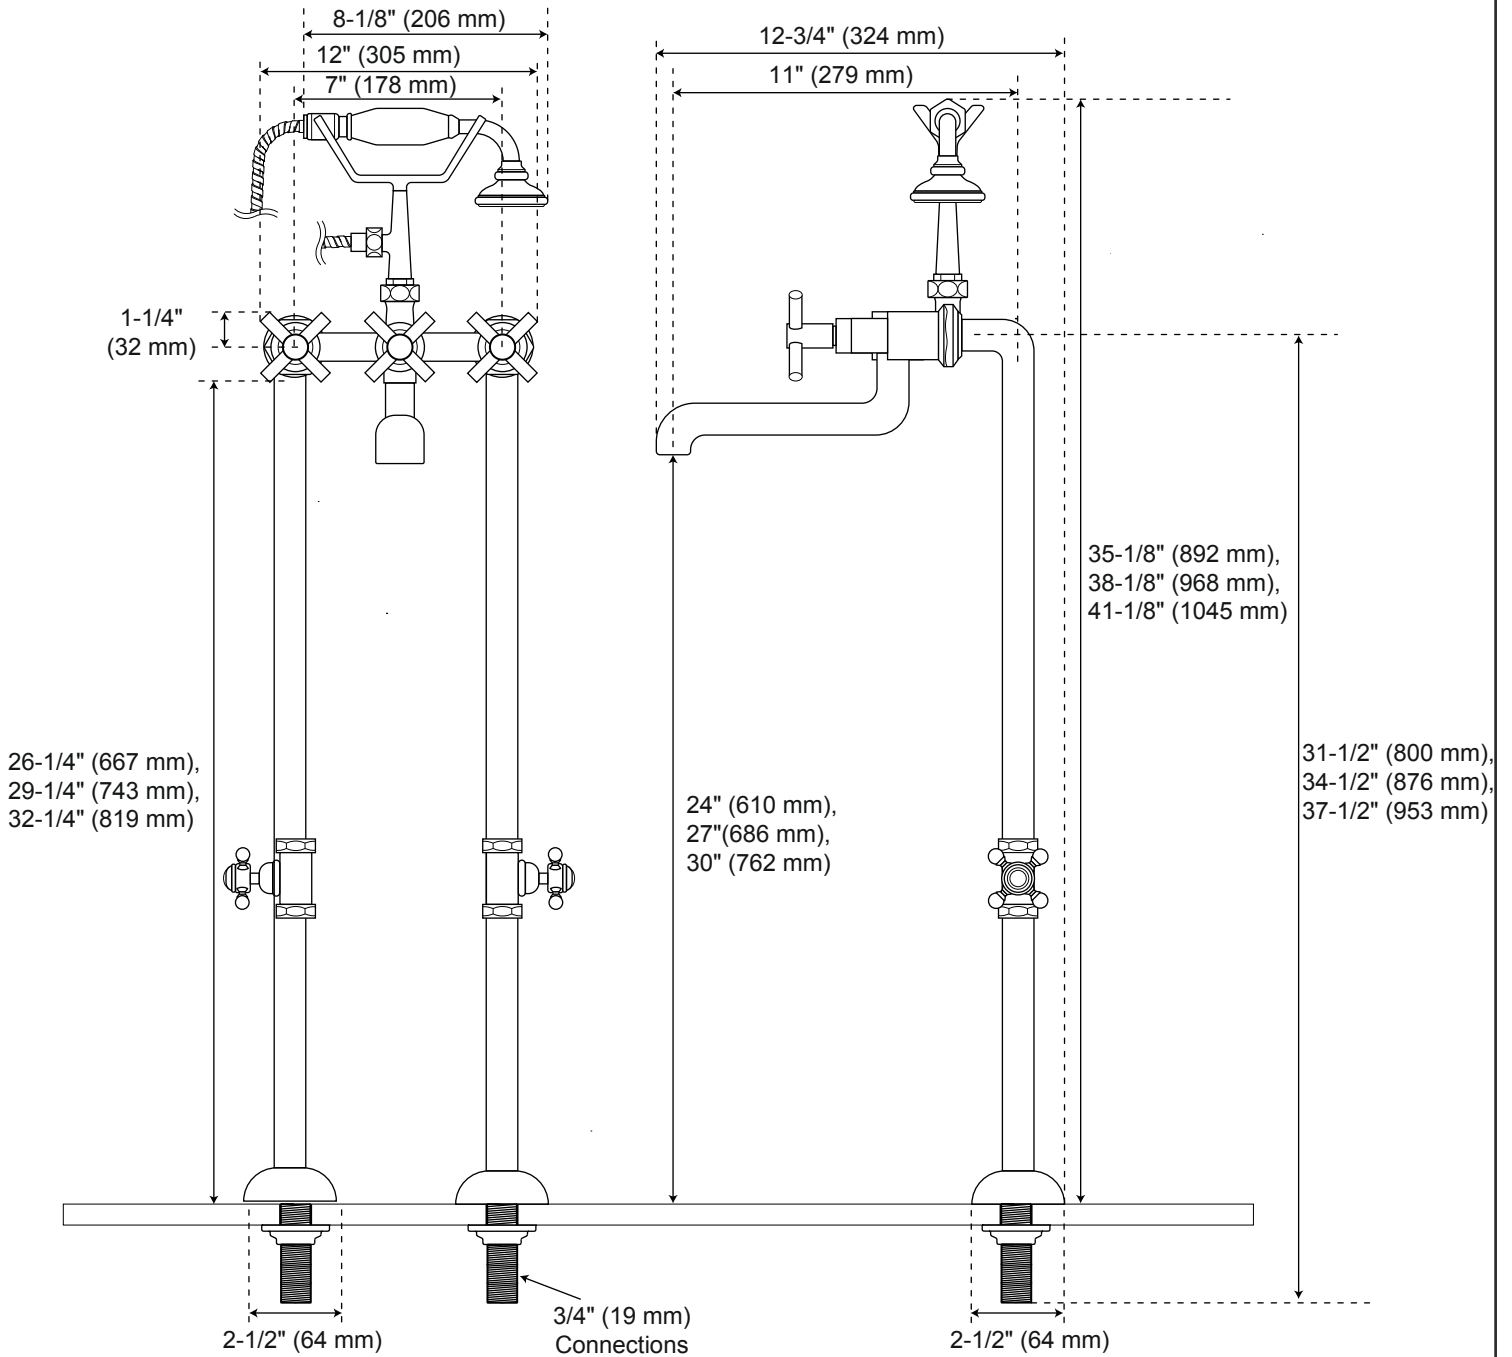

Contemporary Freestanding

Freestanding Tub Faucet, Cross Handles, Hand Shower, Valves

Front

Side

All product dimensions are nominal.