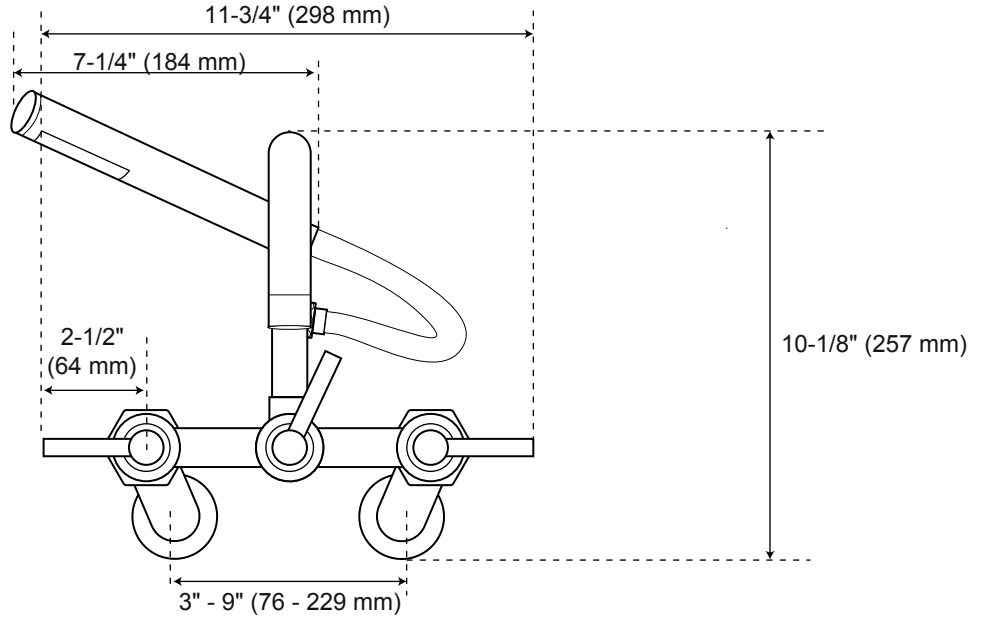

Sebastian

Wall-Mount Bathroom Tub Faucet Lever Handles and Variable Centers

Front

Side

All product dimensions are nominal.