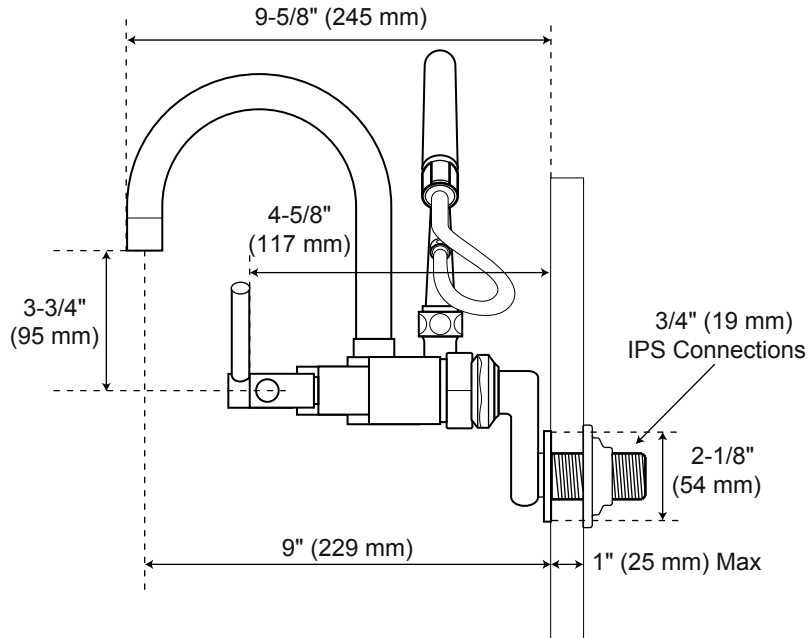

Sebastian

Wall-Mount Bathroom Tub Faucet Lever Handles and Variable Centers

Front

Side

All product dimensions are nominal.