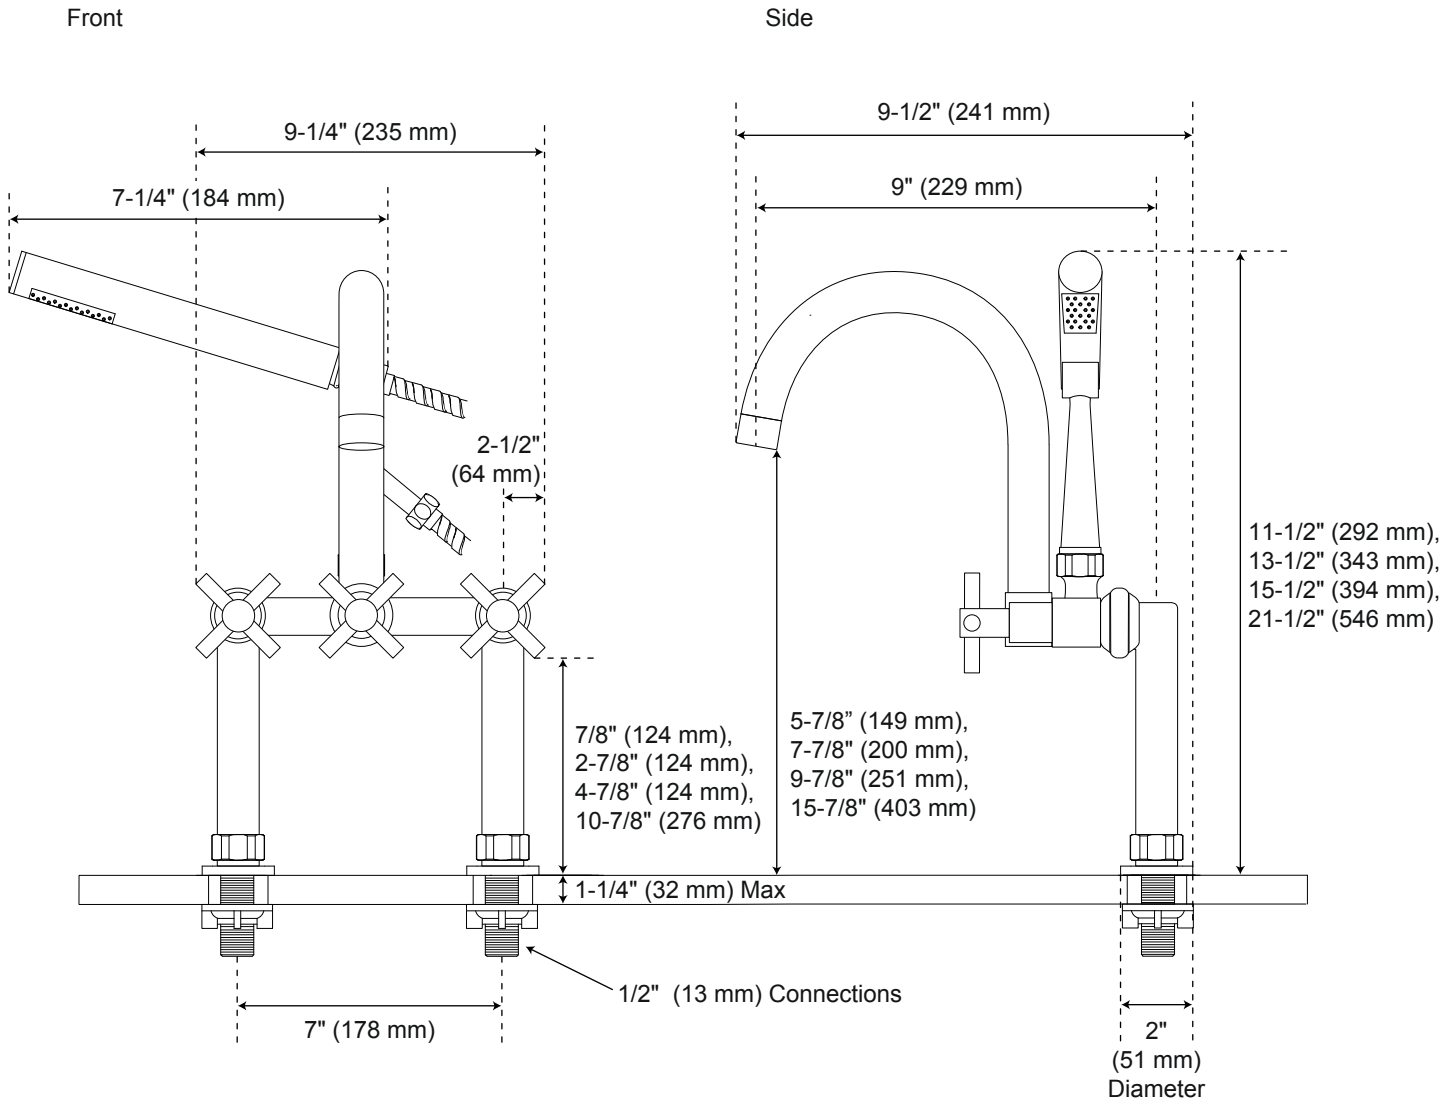

Sebastian

Deck-Mount Tub Faucet and Hand Shower - Cross Handles

Faucet spout extends below deck when installed with 2" couplers.
All product dimensions are nominal.