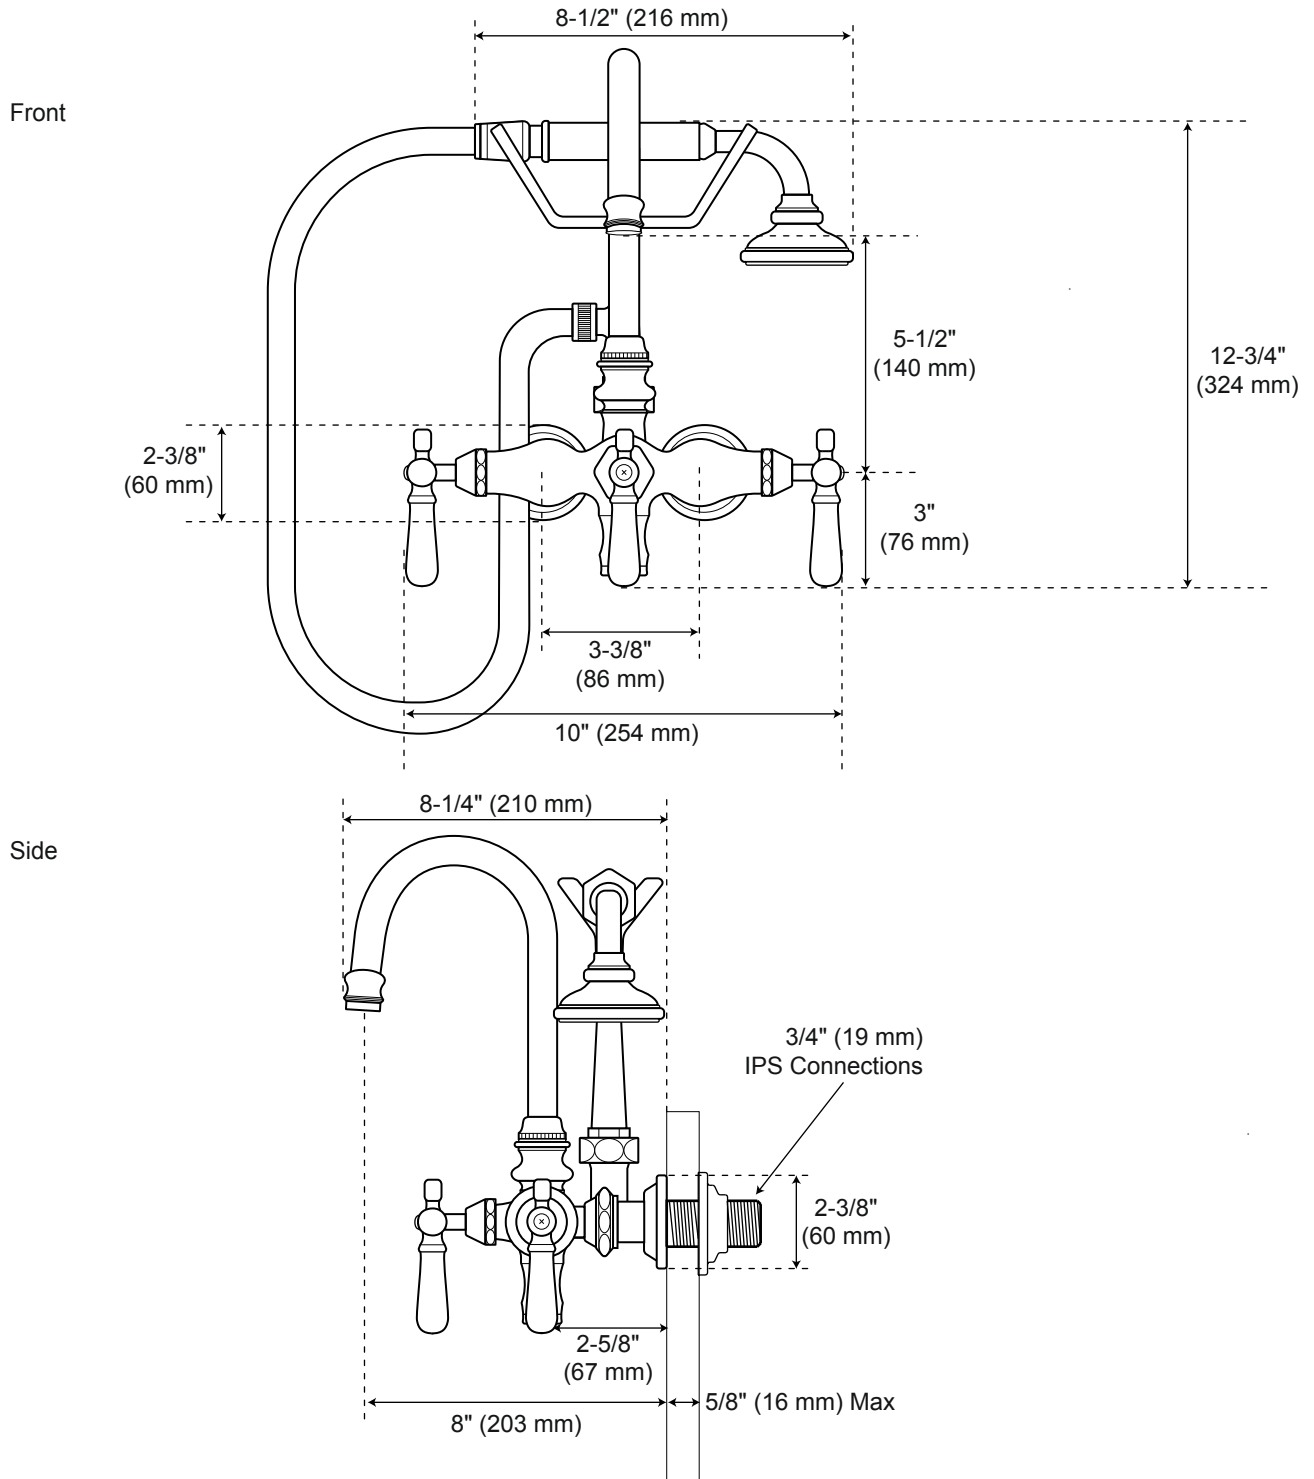

## Wall-Mount Bathroom Tub Faucet Hand Shower, Lever Handles

All product dimensions are nominal.