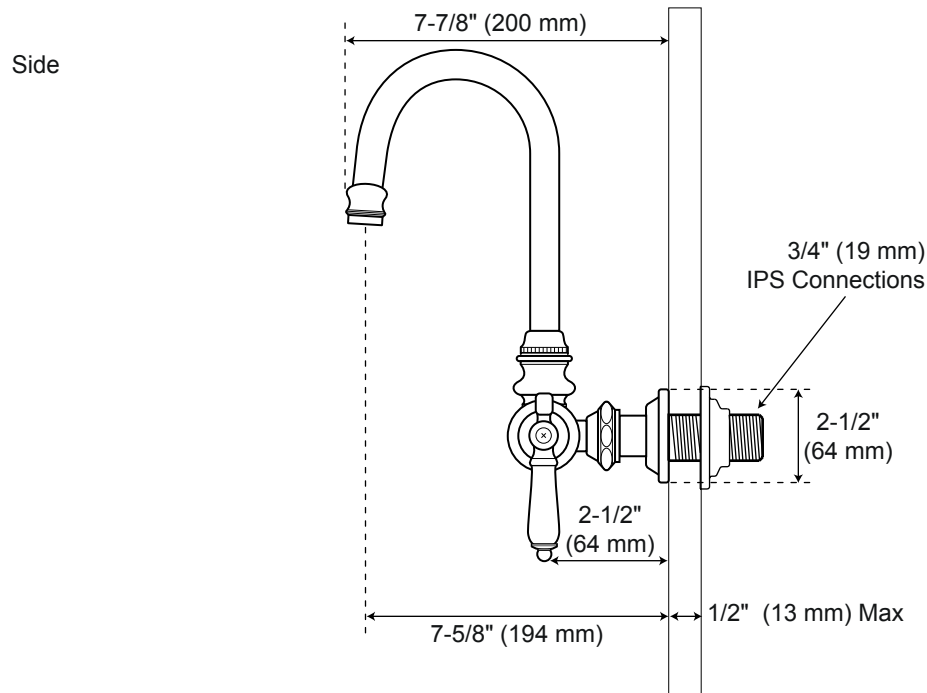

## Wall-Mount Bathroom Tub Faucet, Lever Handles

All product dimensions are nominal.