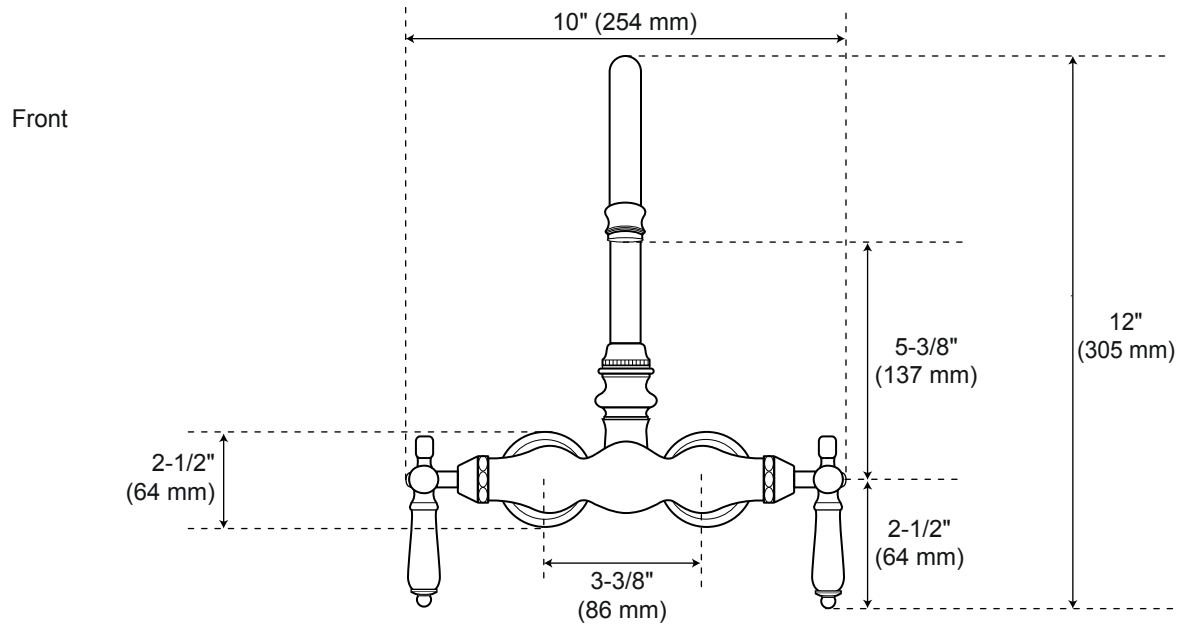

## Wall-Mount Bathroom Tub Faucet, Lever Handles

All product dimensions are nominal.