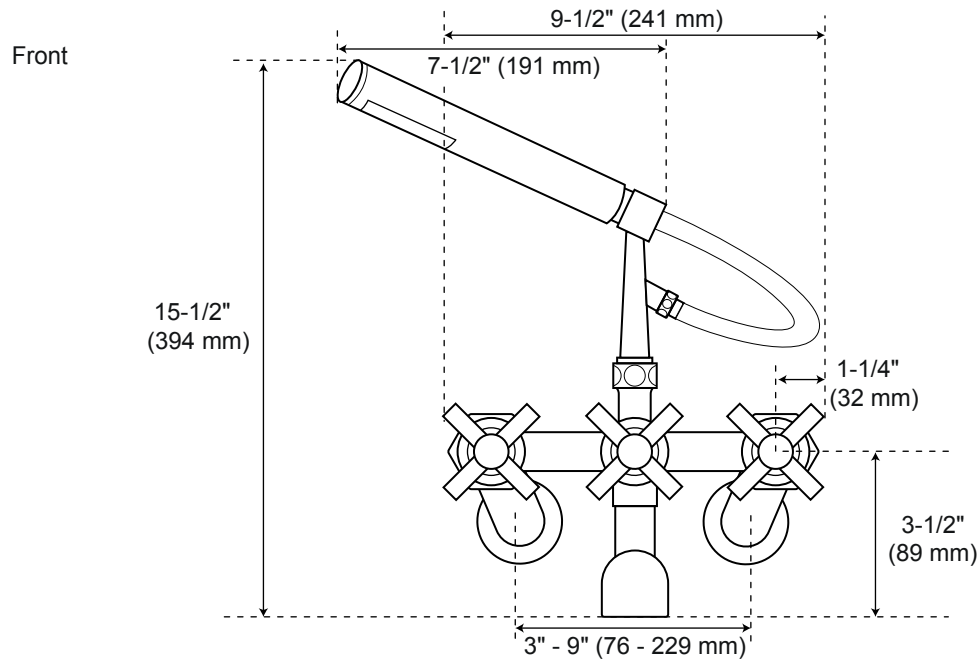

Whittington

Wall-Mount Bathroom Tub Faucet Cross Handles and Variable Centers

All product dimensions are nominal.