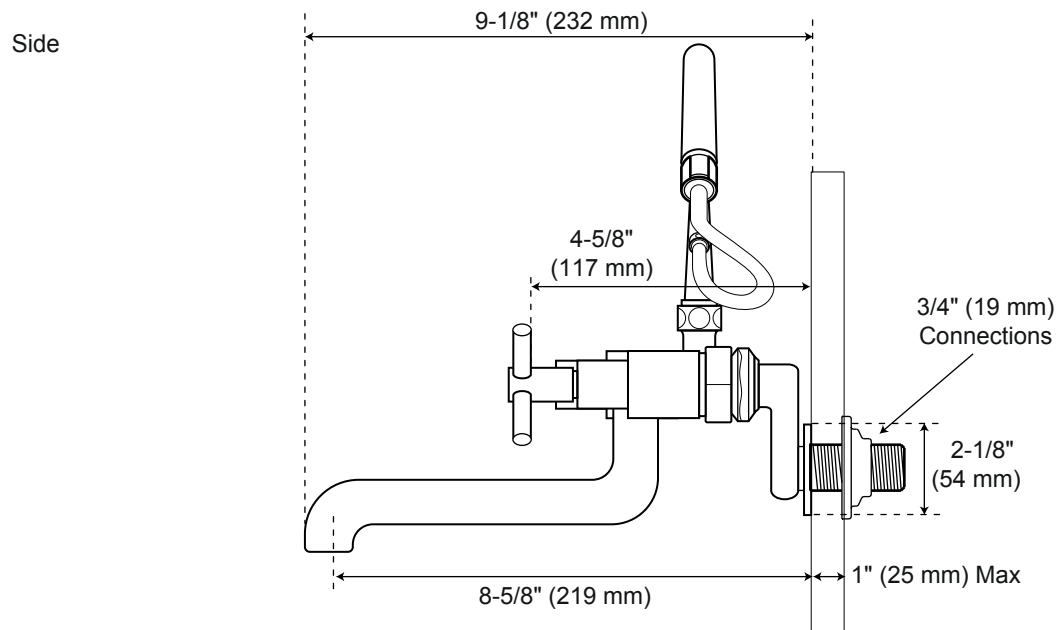

Whittington

Wall-Mount Bathroom Tub Faucet Cross Handles and Variable Centers

All product dimensions are nominal.