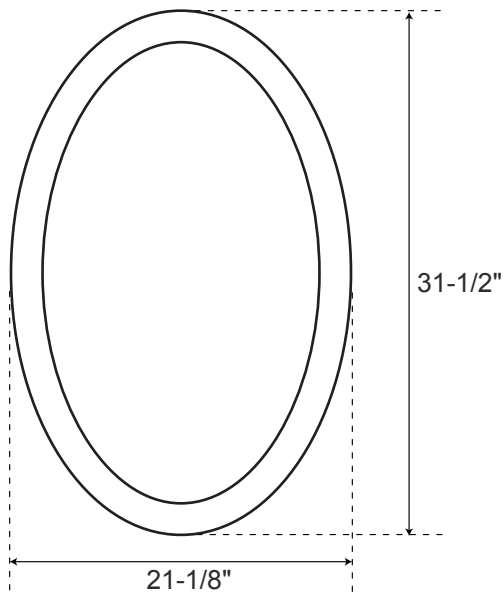

# SPECIFICATIONS

Overall Dimensions	21-1/8" W x 5-1/8" D (front to back) x 31-1/2" H
--------------------	--

*All measurements are approximate.*

## Warwick Classic Oval Cabinet (Recessed)

Front

Interior

Side