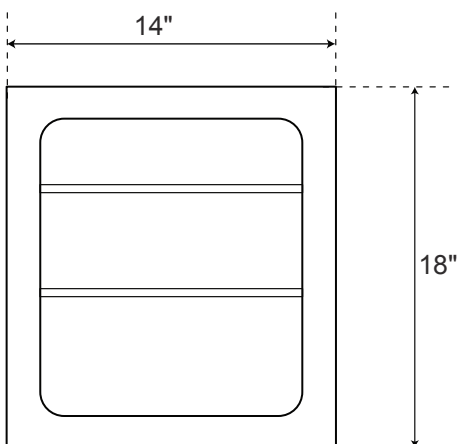

# SPECIFICATIONS

Overall Dimensions	21-1/8" W x 5-1/8" D (front to back) x 31-1/2" H
--------------------	--

*All measurements are approximate.*

## Warwick Classic Oval Cabinet (Recessed)

Front

Interior

Side