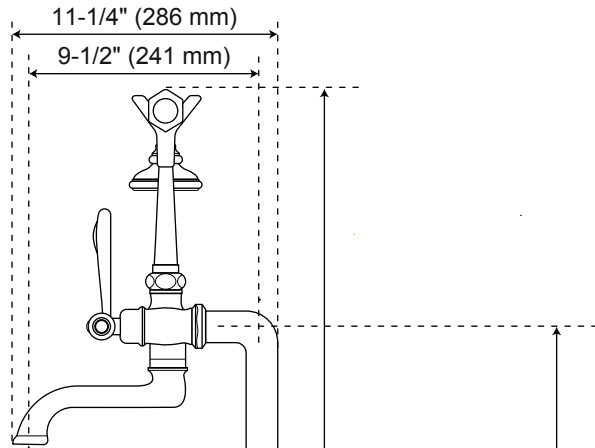

Freestanding Telephone

Freestanding Tub Faucet, Porcelain Lever Handles, Hand Shower

Front

Side

25-3/8" (645 mm),
31-3/8" (797 mm)

39-1/2" (1003 mm),
45-1/2" (1156 mm)

24-1/2" (622 mm),
30-1/2" (775 mm)

31-1/2" (800 mm),
37-1/2" (953 mm)

2-1/2" (64 mm)

3/4" (19 mm)
Connections

2-1/2" (64 mm)

All product dimensions are nominal.