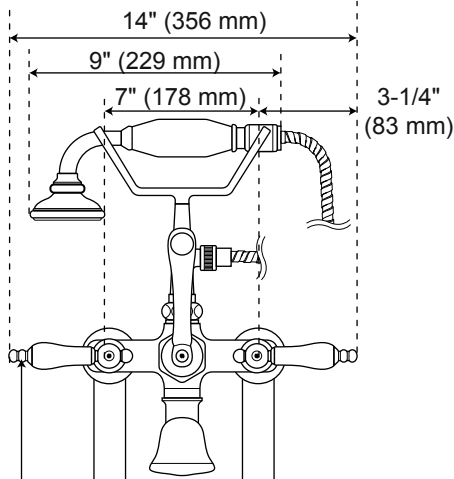

Freestanding Telephone

Freestanding Tub Faucet, Porcelain Lever Handles, Hand Shower

Front

Side

25-3/8" (645 mm),
31-3/8" (797 mm)

39-1/2" (1003 mm),
45-1/2" (1156 mm)

24-1/2" (622 mm),
30-1/2" (775 mm)

31-1/2" (800 mm),
37-1/2" (953 mm)

2-1/2" (64 mm)

3/4" (19 mm)
Connections

2-1/2" (64 mm)

All product dimensions are nominal.