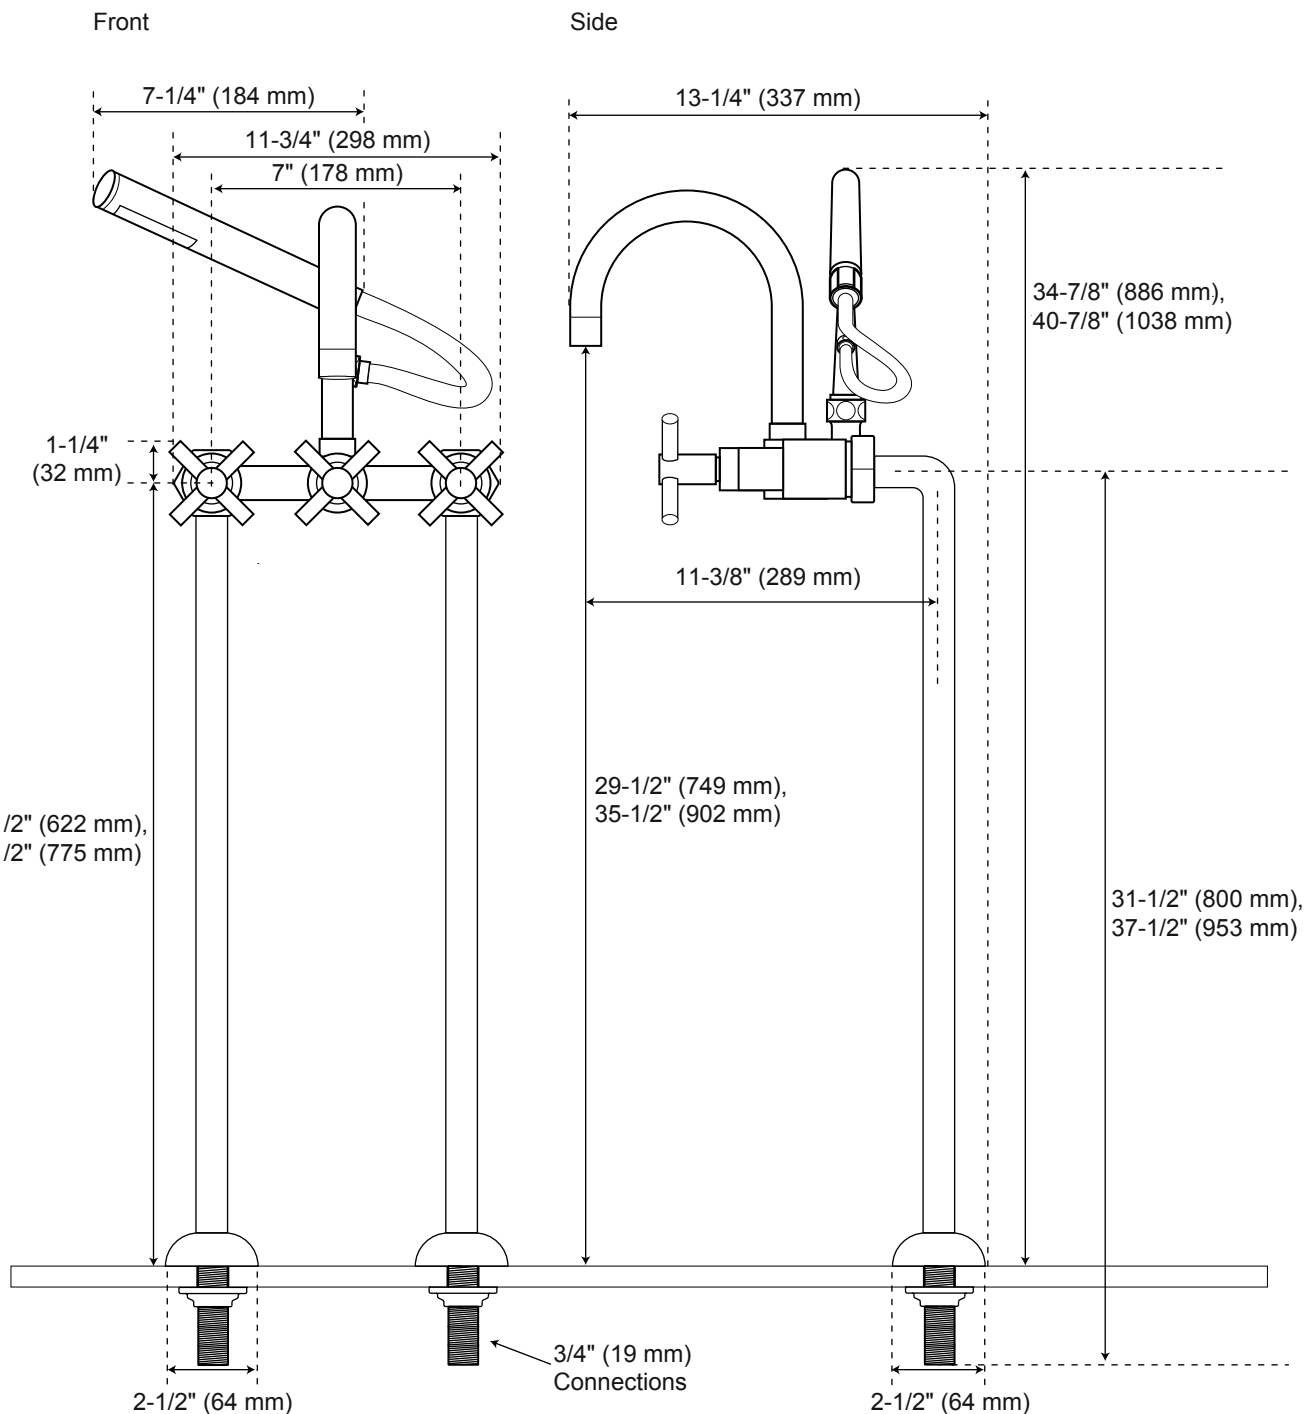

Sebastian

Freestanding Tub Faucet, Cross Handles, Hand Shower

All product dimensions are nominal.