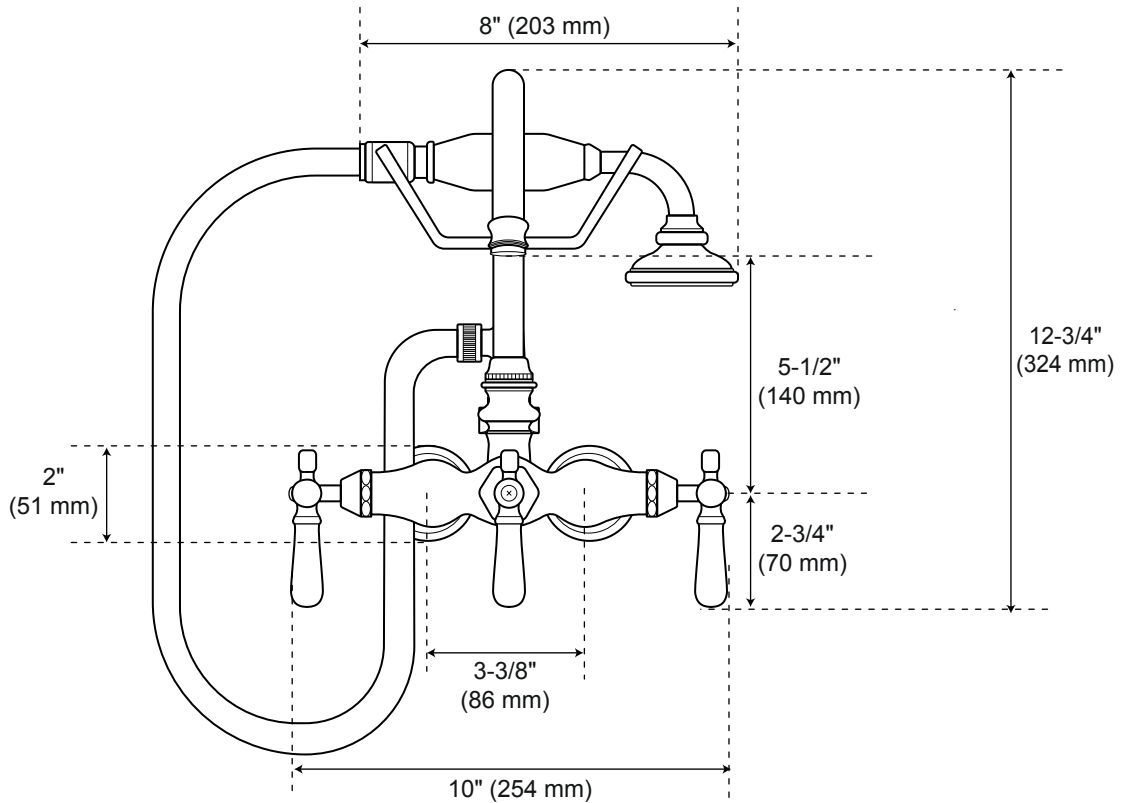

# Gooseneck

Wall-Mount Bathroom Tub Faucet, Hand Shower and Wall Couplers

Front

Side

All product dimensions are nominal.