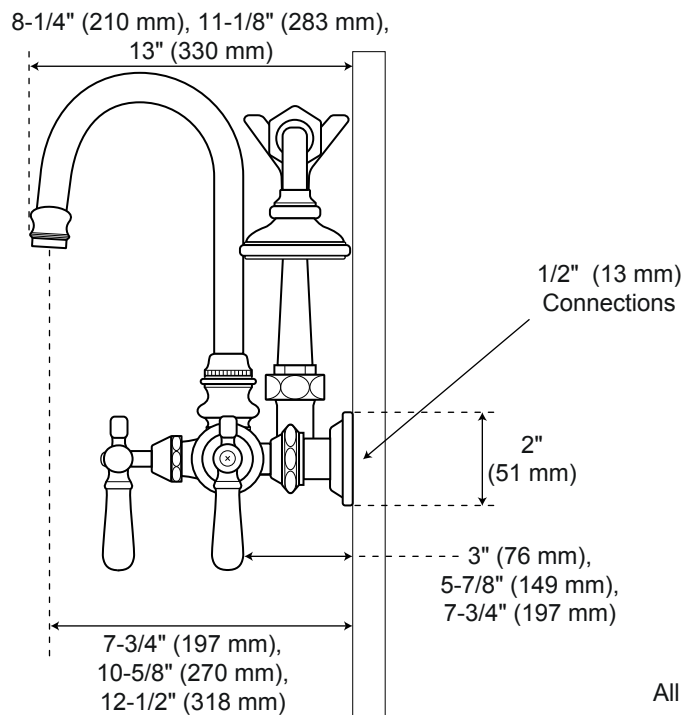

# Gooseneck

Wall-Mount Bathroom Tub Faucet, Hand Shower and Wall Couplers

Front

Side

All product dimensions are nominal.