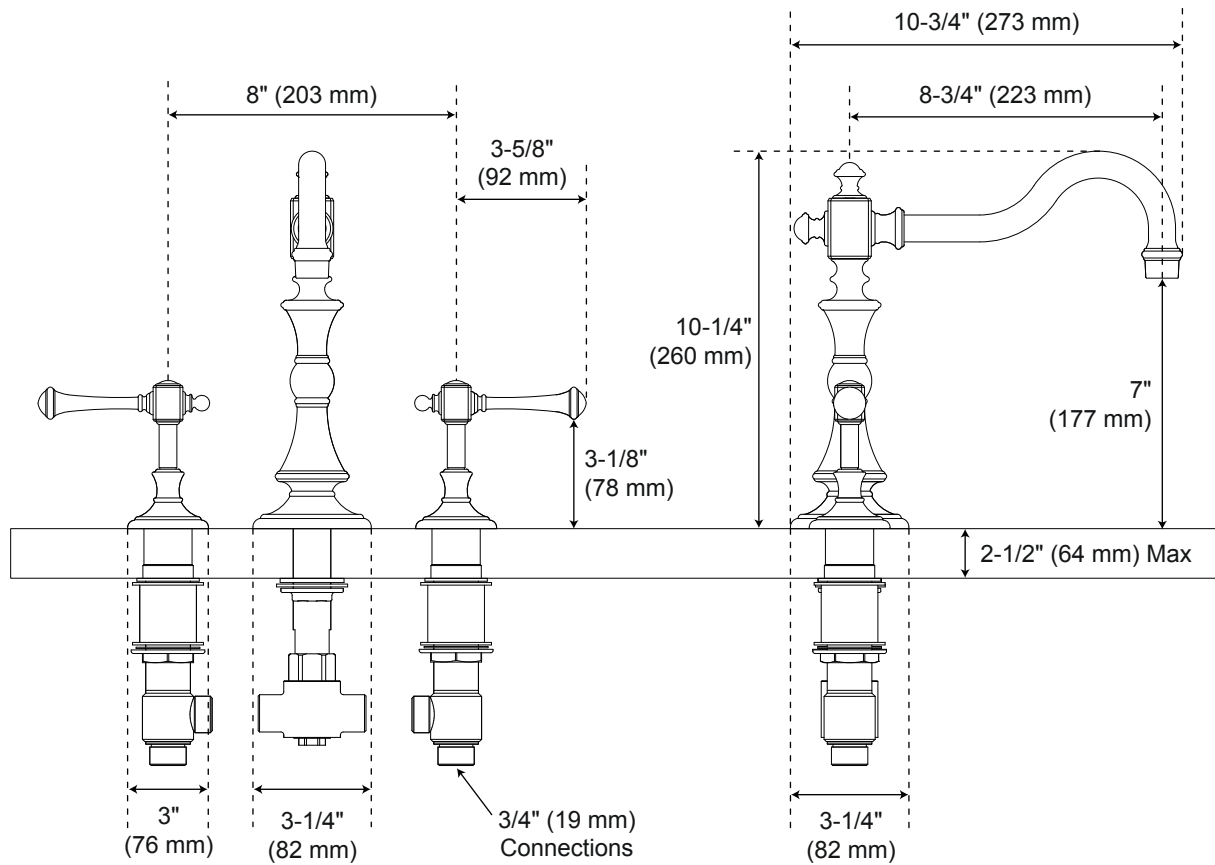

Vintage

Roman Tub Faucet

Front

Side

All product dimensions are nominal.