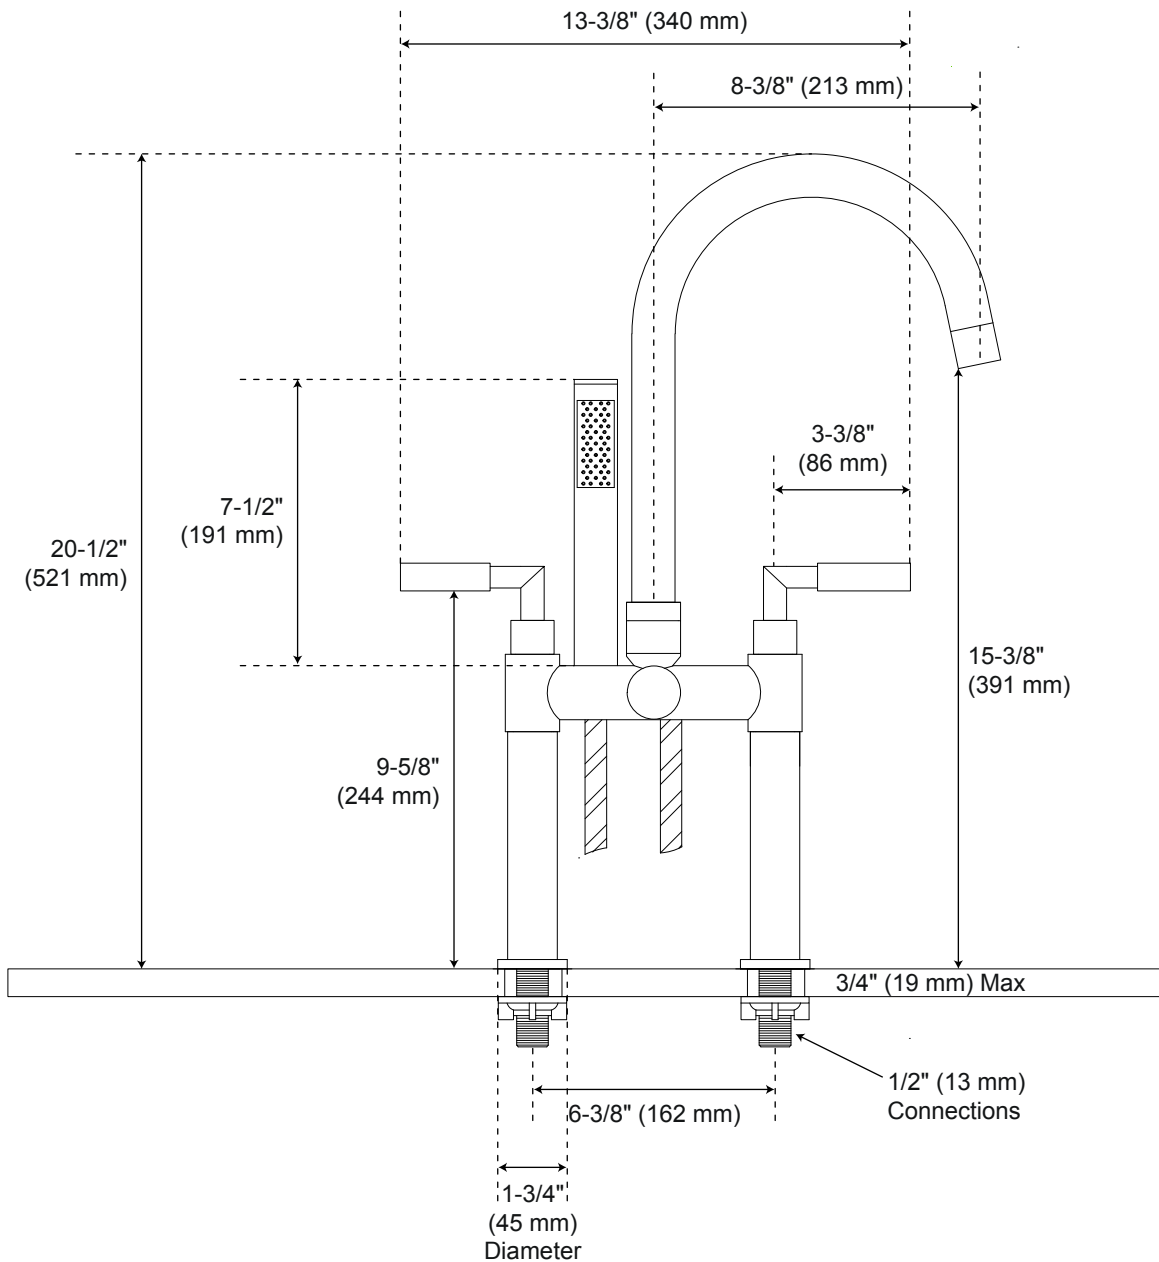

## Deck-Mount Tub Faucet and Hand Shower

All product dimensions are nominal.