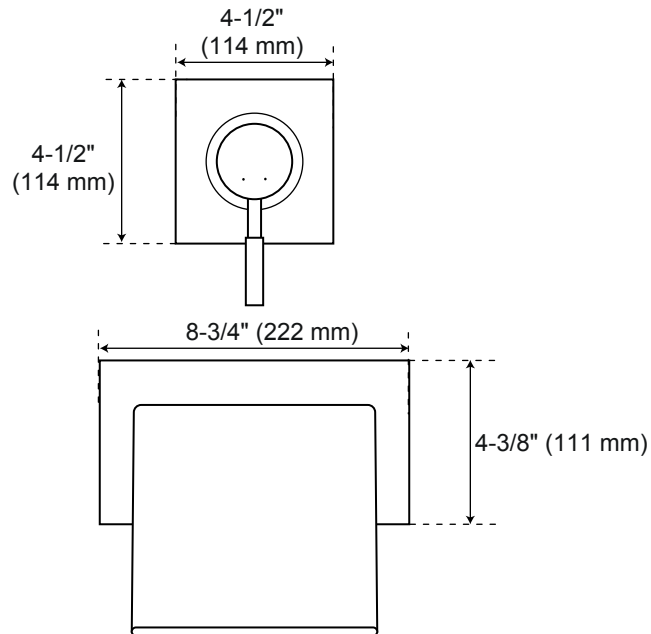

## Wall-Mount Bathroom Tub Faucet

Front

Side

All product dimensions are nominal.