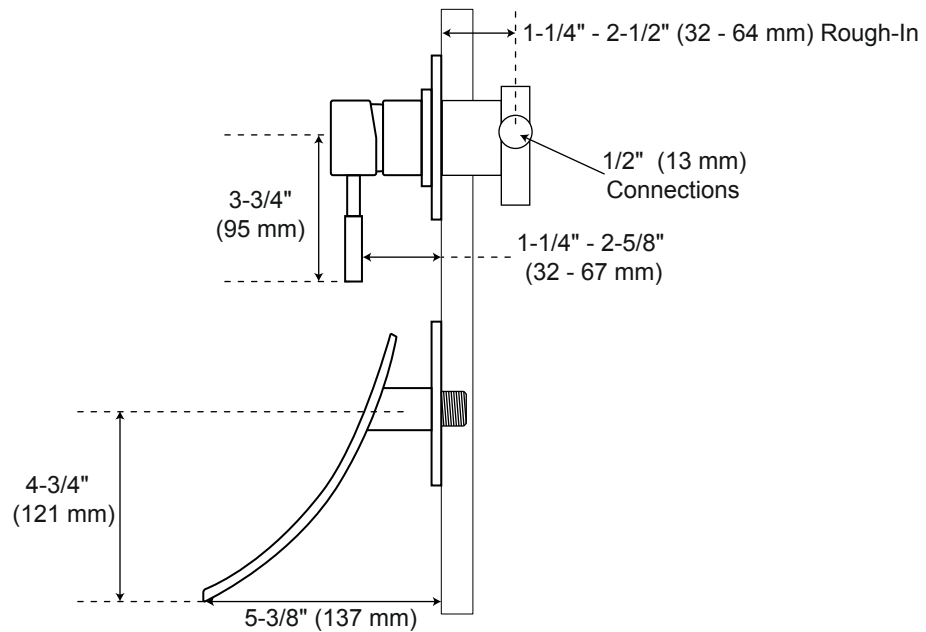

## Wall-Mount Bathroom Tub Faucet

Front

Side

All product dimensions are nominal.