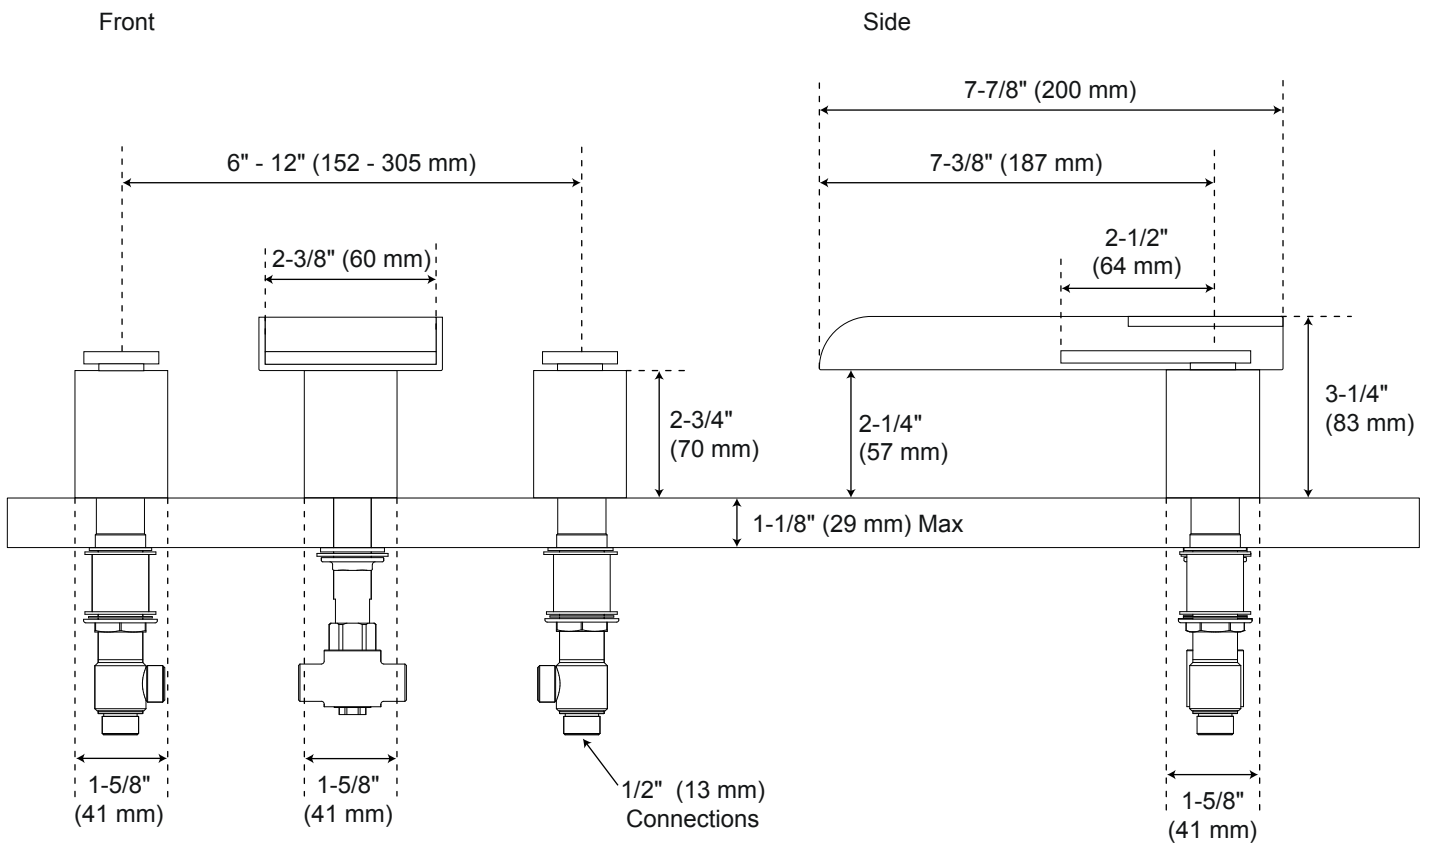

Willis

Waterfall Roman Tub Faucet

All product dimensions are nominal.