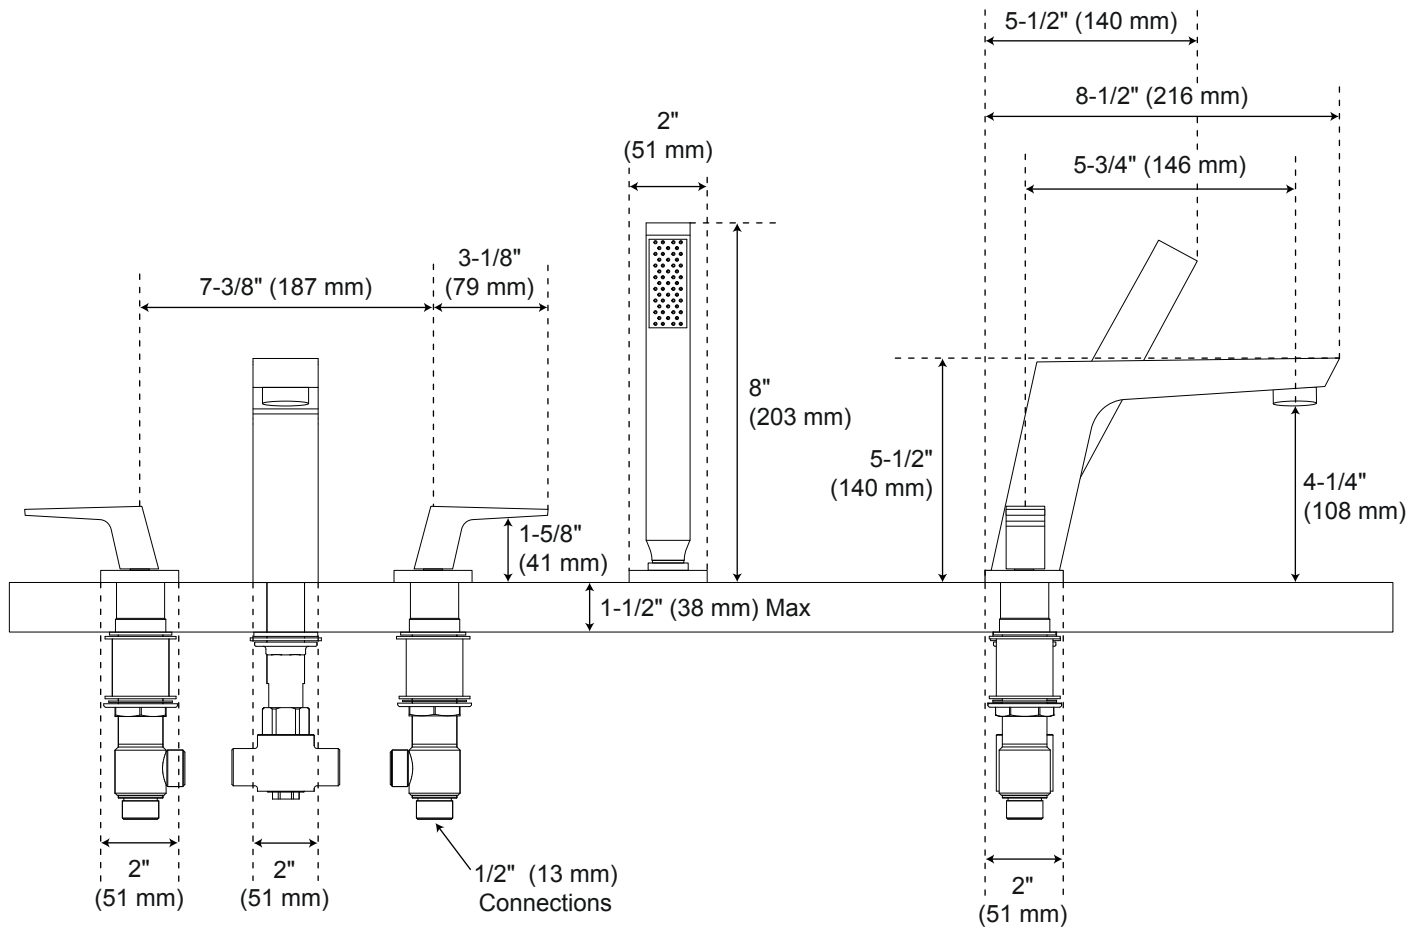

## Roman Tub Faucet with Hand Shower

Front

Side

All product dimensions are nominal.