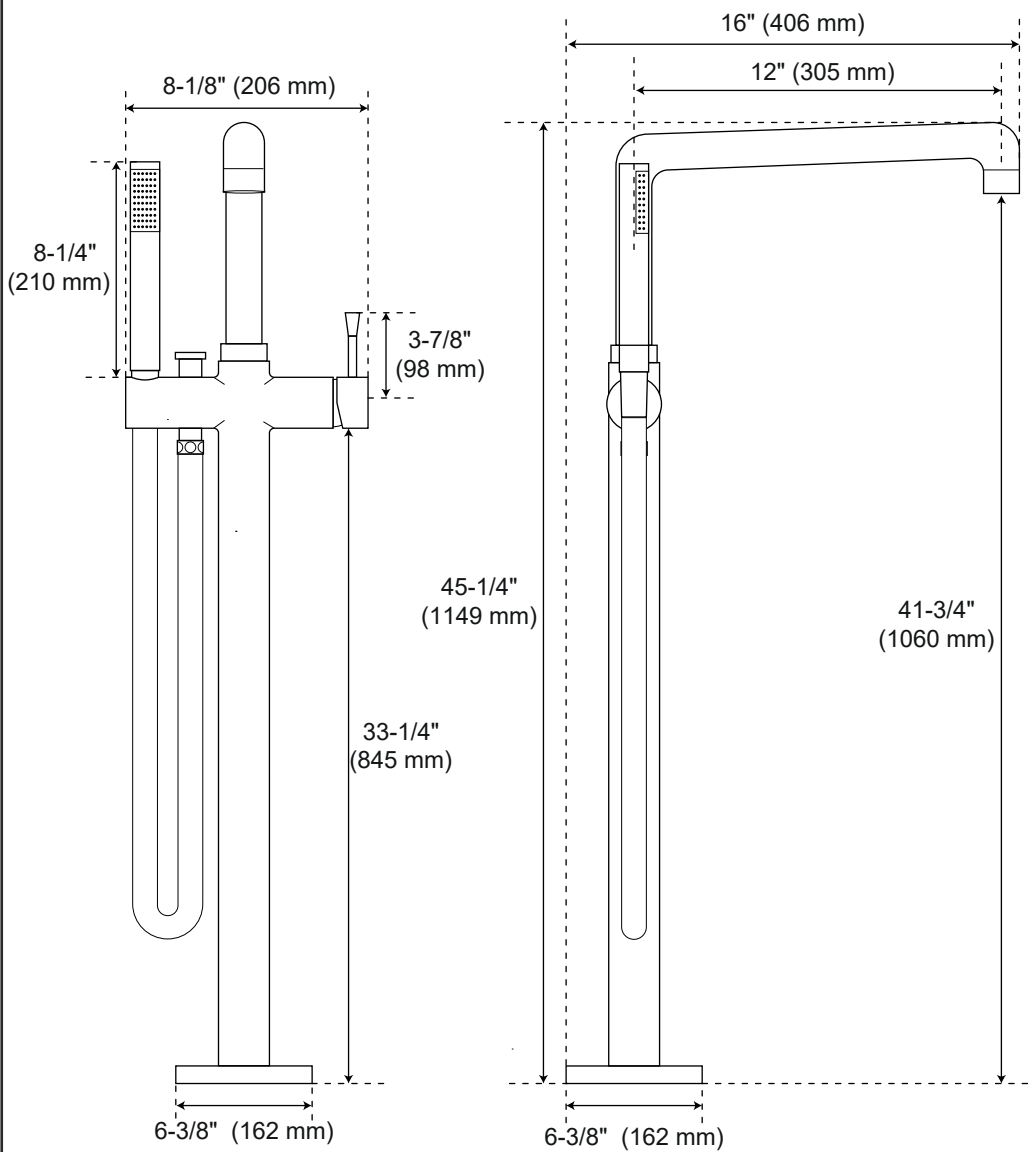

Humboldt

Freestanding Tub Faucet

Front

Side

All product dimensions are nominal.