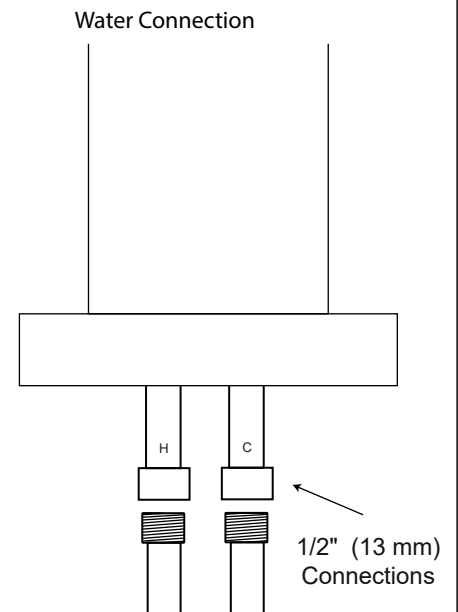

Humboldt

Freestanding Tub Faucet

Front

Side

All product dimensions are nominal.