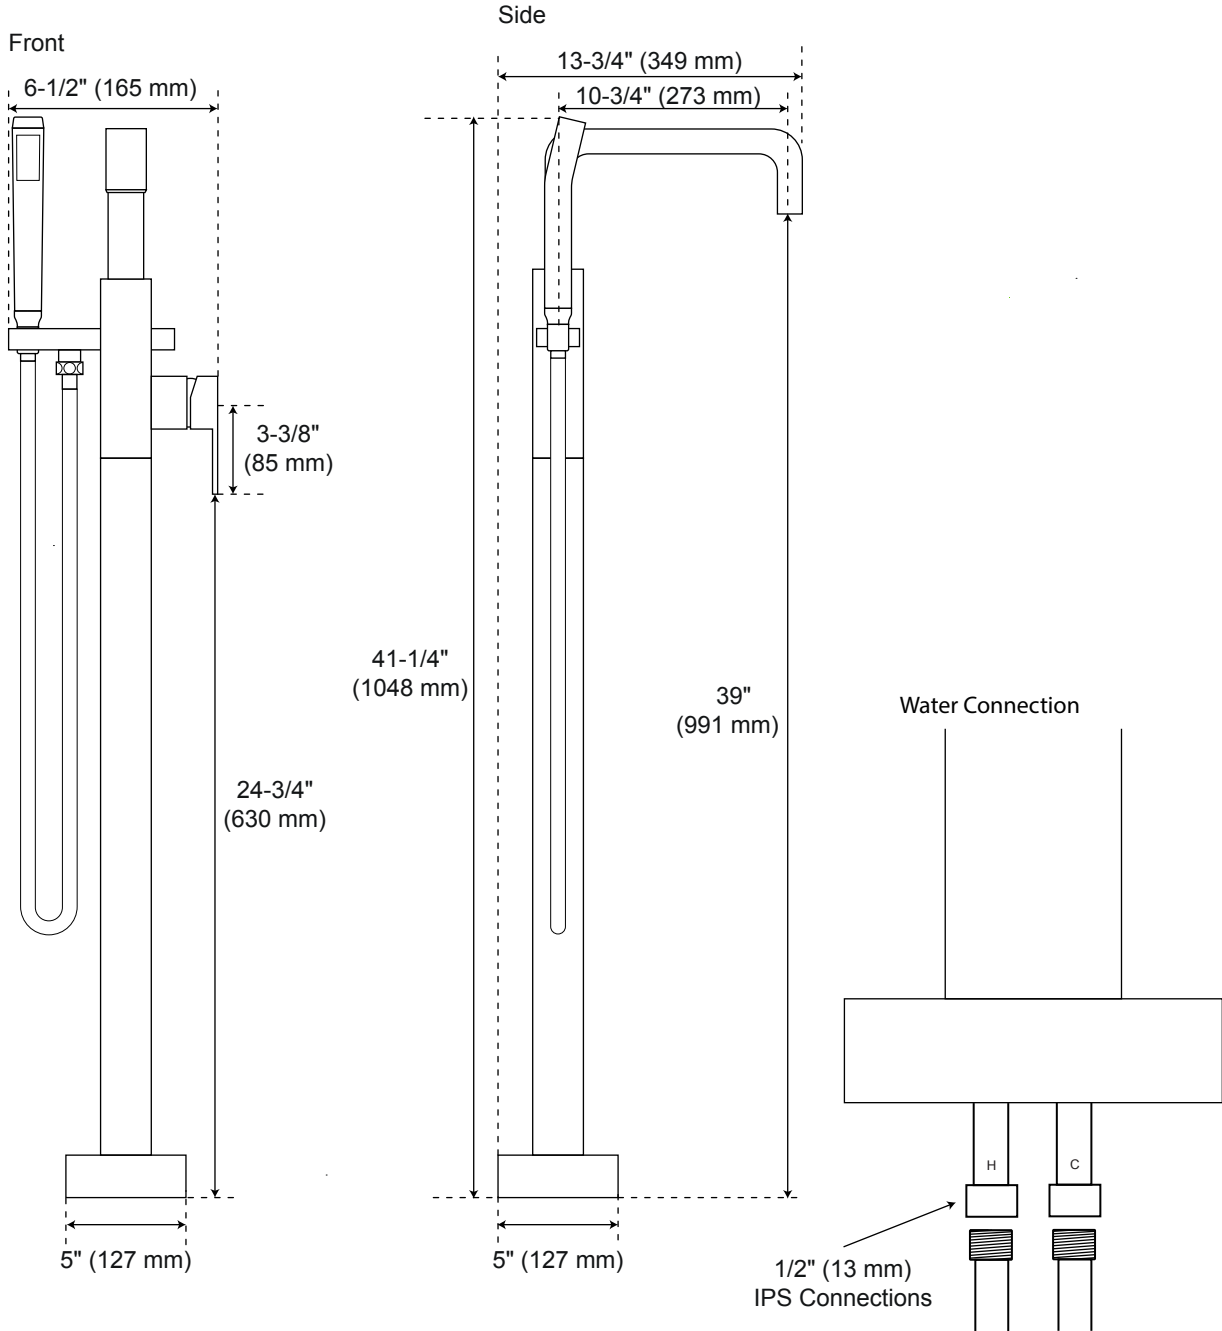

Ersa

Freestanding Tub Faucet

All product dimensions are nominal.