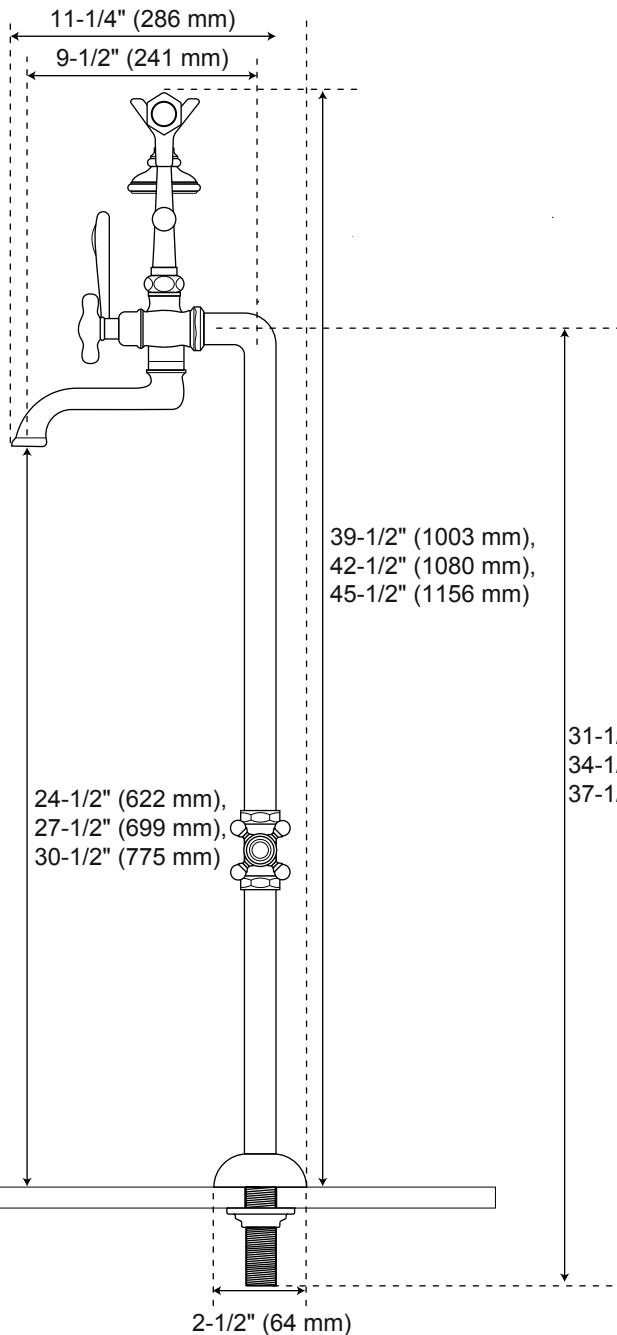

Freestanding Telephone

Freestanding Tub Faucet, Porcelain Cross Handles, Valves, Hand Shower

Front

Side

All product dimensions are nominal.