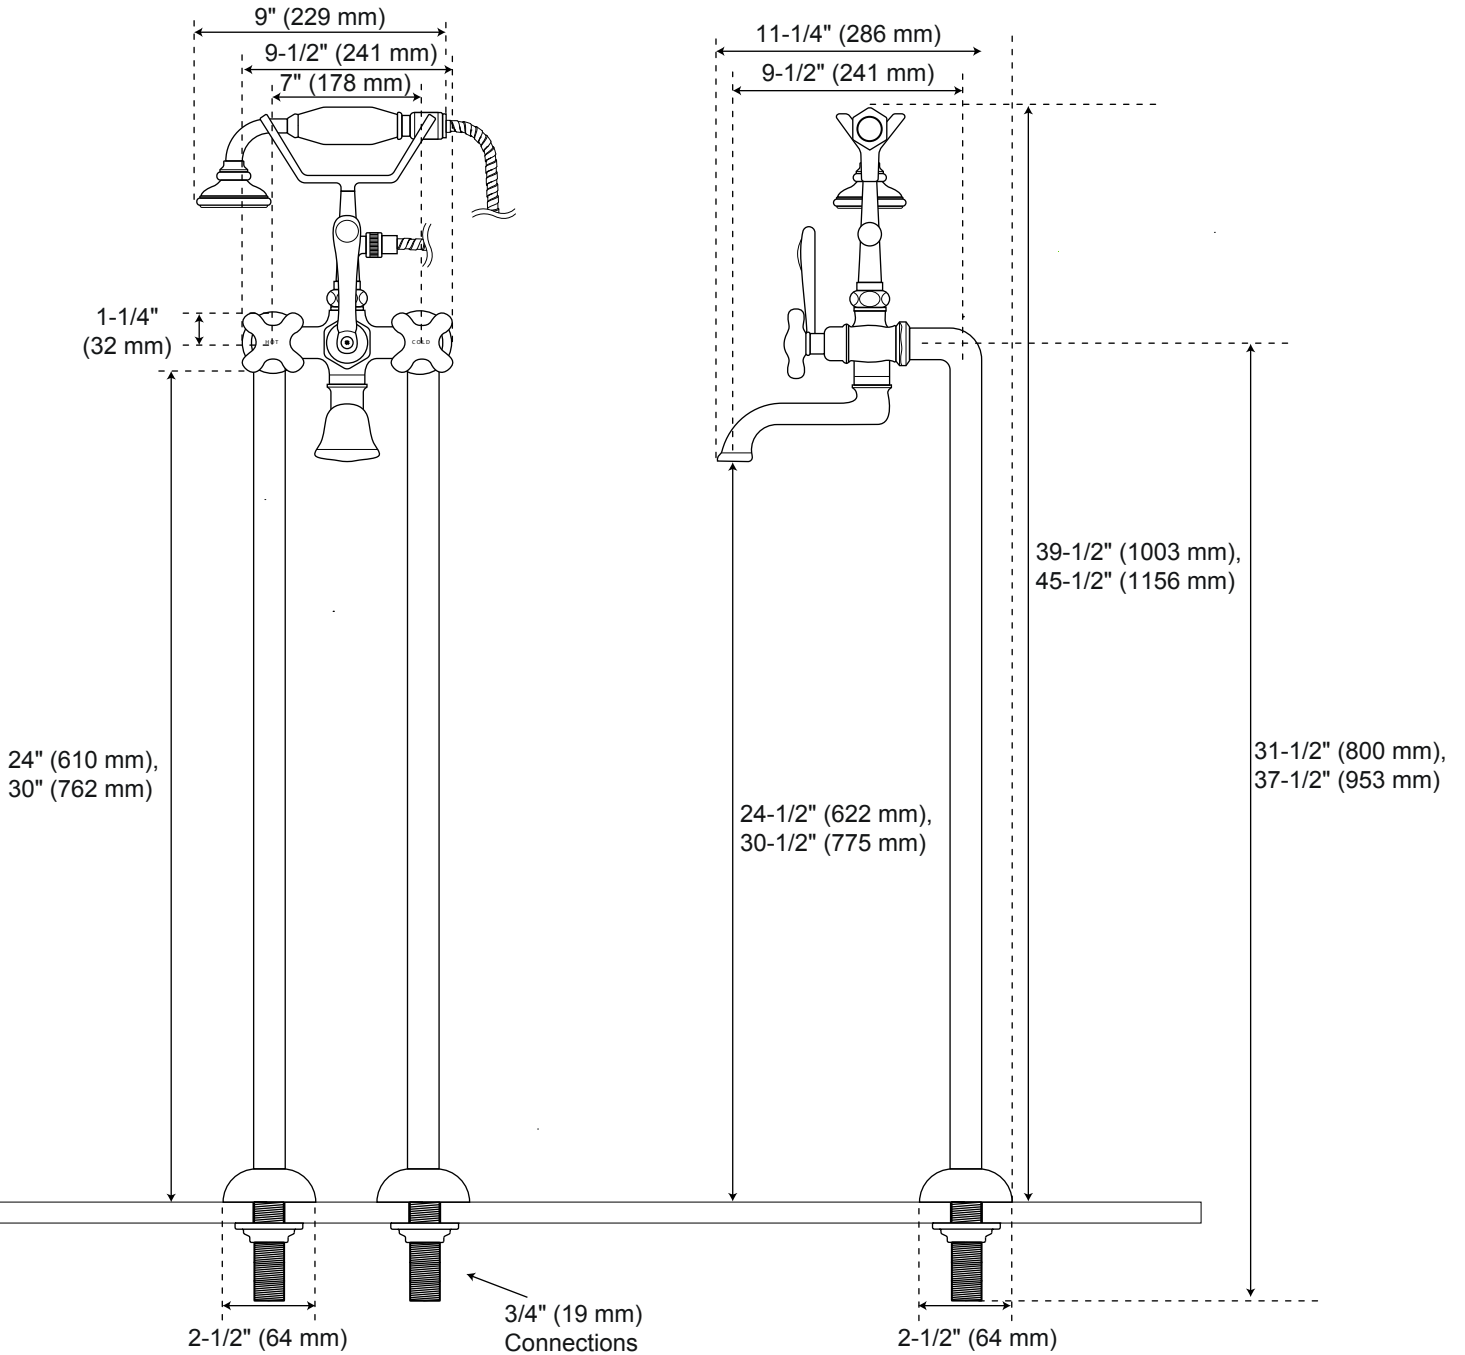

Freestanding Telephone

Freestanding Tub Faucet, Porcelain Cross Handles, Hand Shower

Front

Side

All product dimensions are nominal.