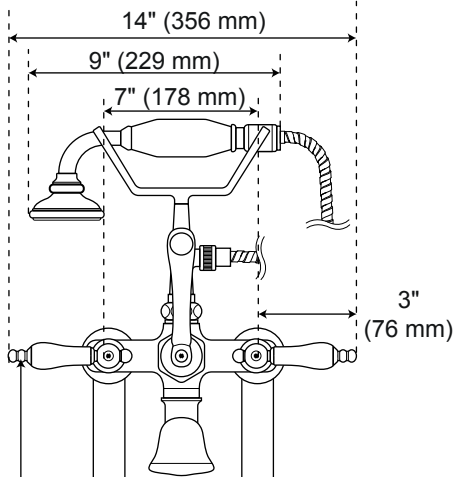

Freestanding Telephone

Freestanding Tub Faucet, Lever Handles, Hand Shower

Front

Side

25-3/8" (645 mm),
31-3/8" (797 mm)

39-1/2" (1003 mm),
45-1/2" (1156 mm)

24-1/2" (622 mm),
30-1/2" (775 mm)

31-1/2" (800 mm),
37-1/2" (953 mm)

2-1/2" (64 mm)

3/4" (19 mm)
Connections

2-1/2" (64 mm)

All product dimensions are nominal.