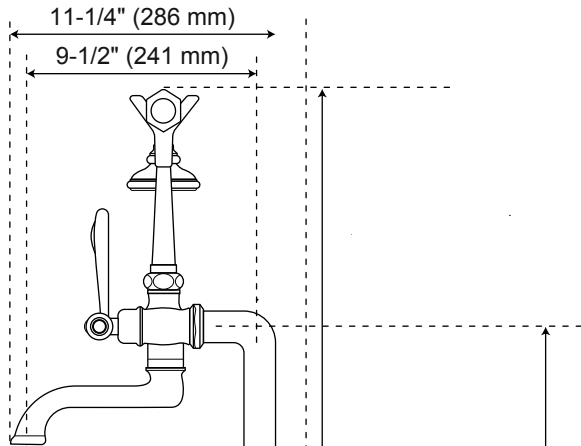

Freestanding Telephone

Freestanding Tub Faucet, Lever Handles, Hand Shower

Front

Side

25-3/8" (645 mm),
31-3/8" (797 mm)

39-1/2" (1003 mm),
45-1/2" (1156 mm)

24-1/2" (622 mm),
30-1/2" (775 mm)

31-1/2" (800 mm),
37-1/2" (953 mm)

2-1/2" (64 mm)

3/4" (19 mm)
Connections

2-1/2" (64 mm)

All product dimensions are nominal.