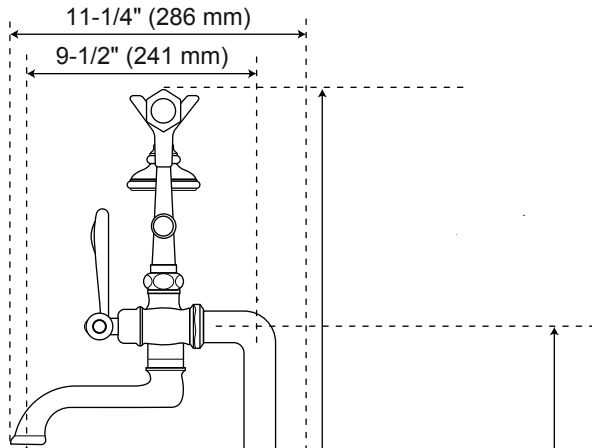

# Freestanding Telephone

Freestanding Tub Faucet, Valves, Lever Handles, Hand Shower

Front

Side

27-1/8" (689 mm),  
30-1/8" (765 mm),  
33-1/8" (841 mm)

39-1/2" (1003 mm),  
42-1/2" (1080 mm),  
45-1/2" (1156 mm)

24-1/2" (622 mm),  
27-1/2" (699 mm),  
30-1/2" (775 mm)

31-1/2" (800 mm),  
34-1/2" (876 mm),  
37-1/2" (953 mm)

2-1/2" (64 mm)

3/4" (19 mm)  
Connections

2-1/2" (64 mm)

All product dimensions are nominal.