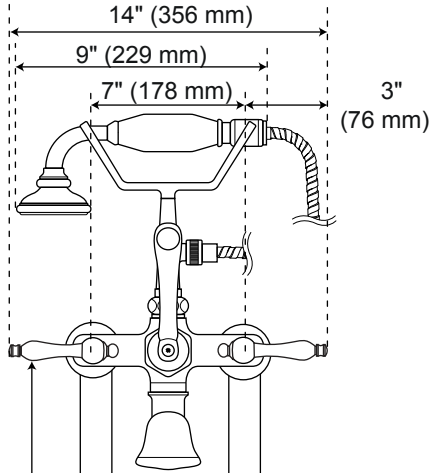

# Freestanding Telephone

Freestanding Tub Faucet, Valves, Lever Handles, Hand Shower

Front

Side

27-1/8" (689 mm),  
30-1/8" (765 mm),  
33-1/8" (841 mm)

39-1/2" (1003 mm),  
42-1/2" (1080 mm),  
45-1/2" (1156 mm)

24-1/2" (622 mm),  
27-1/2" (699 mm),  
30-1/2" (775 mm)

31-1/2" (800 mm),  
34-1/2" (876 mm),  
37-1/2" (953 mm)

2-1/2" (64 mm)

3/4" (19 mm)  
Connections

2-1/2" (64 mm)

All product dimensions are nominal.