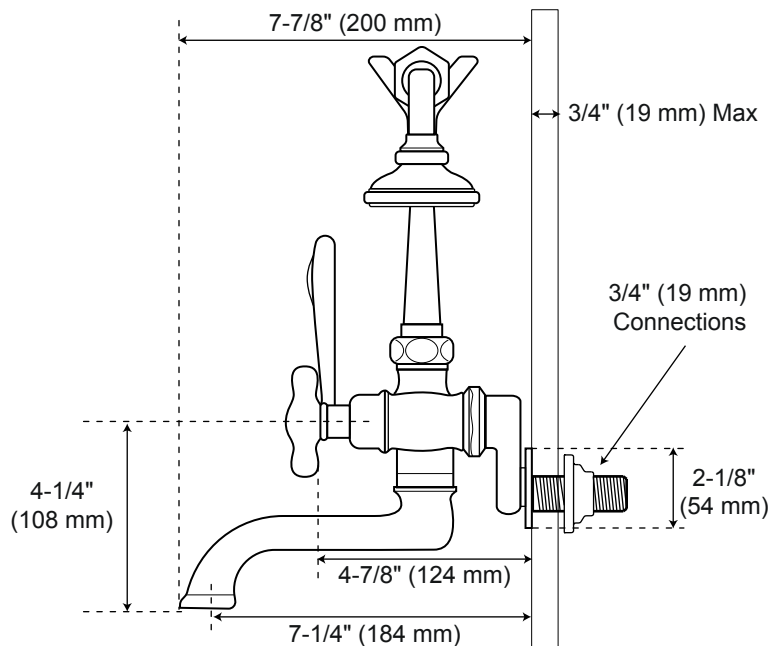

Telephone Tub Faucet

Wall-Mount Faucet, Hand Shower, Porcelain Cross Handles

Front

Side

All product dimensions are nominal.