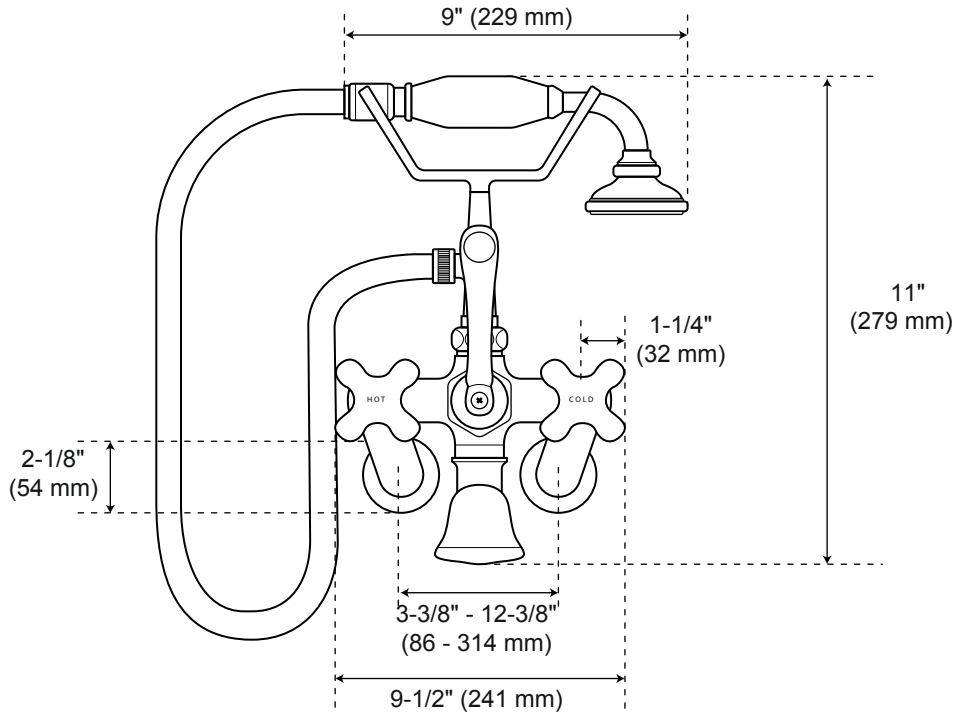

Telephone Tub Faucet

Wall-Mount Faucet, Hand Shower, Porcelain Cross Handles

Front

Side

All product dimensions are nominal.