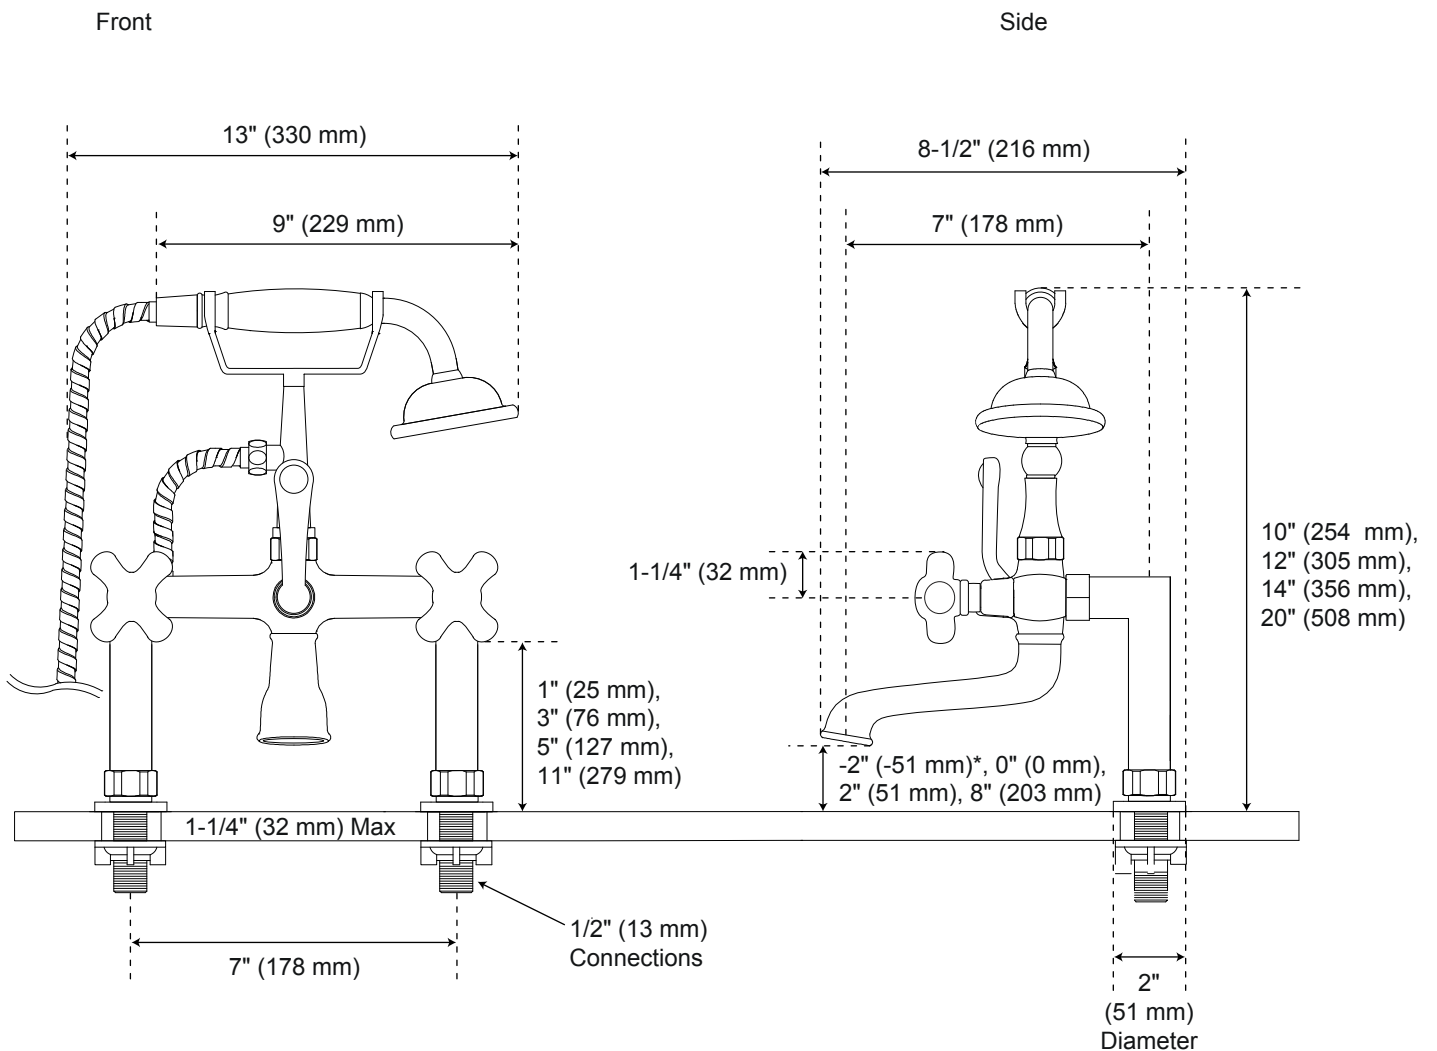

# Tall Deck-Mount Telephone

Tub Faucet & Hand Shower - Porcelain Cross Handles

\*Faucet spout extends below deck when installed with 2" couplers.  
All product dimensions are nominal.