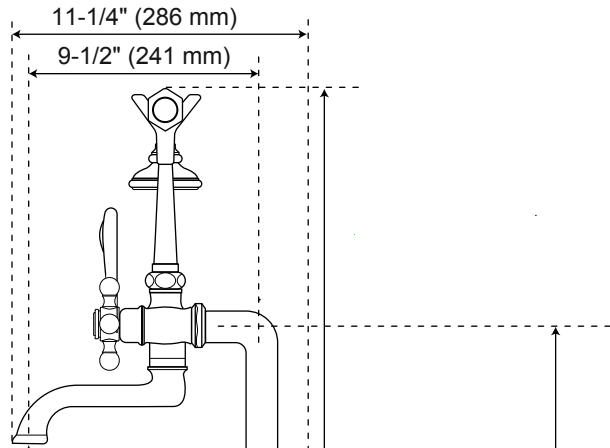

# Freestanding Telephone

Tub Faucet, Supplies & Valves - Vintage Cross Handles

Front

Side

25-3/4" (654 mm),  
28-3/4" (730 mm),  
31-3/4" (806 mm)

39-1/2" (1003 mm),  
42-1/2" (1080 mm),  
45-1/2" (1156 mm)

24-1/2" (622 mm),  
27-1/2" (699 mm),  
30-1/2" (775 mm)

31-1/2" (800 mm),  
34-1/2" (876 mm),  
37-1/2" (953 mm)

2-1/2" (64 mm)

3/4" (19 mm)  
Connections

2-1/2" (64 mm)

All product dimensions are nominal.