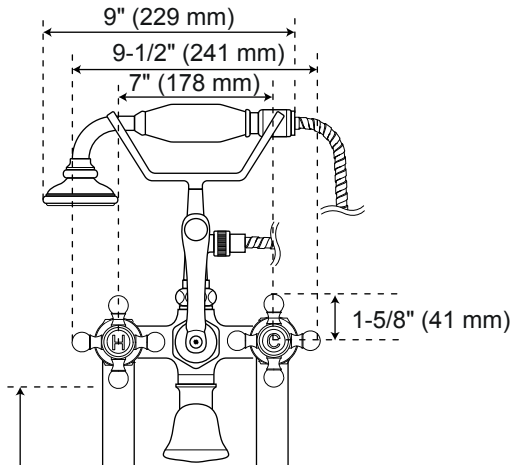

# Freestanding Telephone

Tub Faucet, Supplies & Valves - Vintage Cross Handles

Front

Side

25-3/4" (654 mm),  
28-3/4" (730 mm),  
31-3/4" (806 mm)

39-1/2" (1003 mm),  
42-1/2" (1080 mm),  
45-1/2" (1156 mm)

24-1/2" (622 mm),  
27-1/2" (699 mm),  
30-1/2" (775 mm)

31-1/2" (800 mm),  
34-1/2" (876 mm),  
37-1/2" (953 mm)

2-1/2" (64 mm)

3/4" (19 mm)  
Connections

2-1/2" (64 mm)

All product dimensions are nominal.