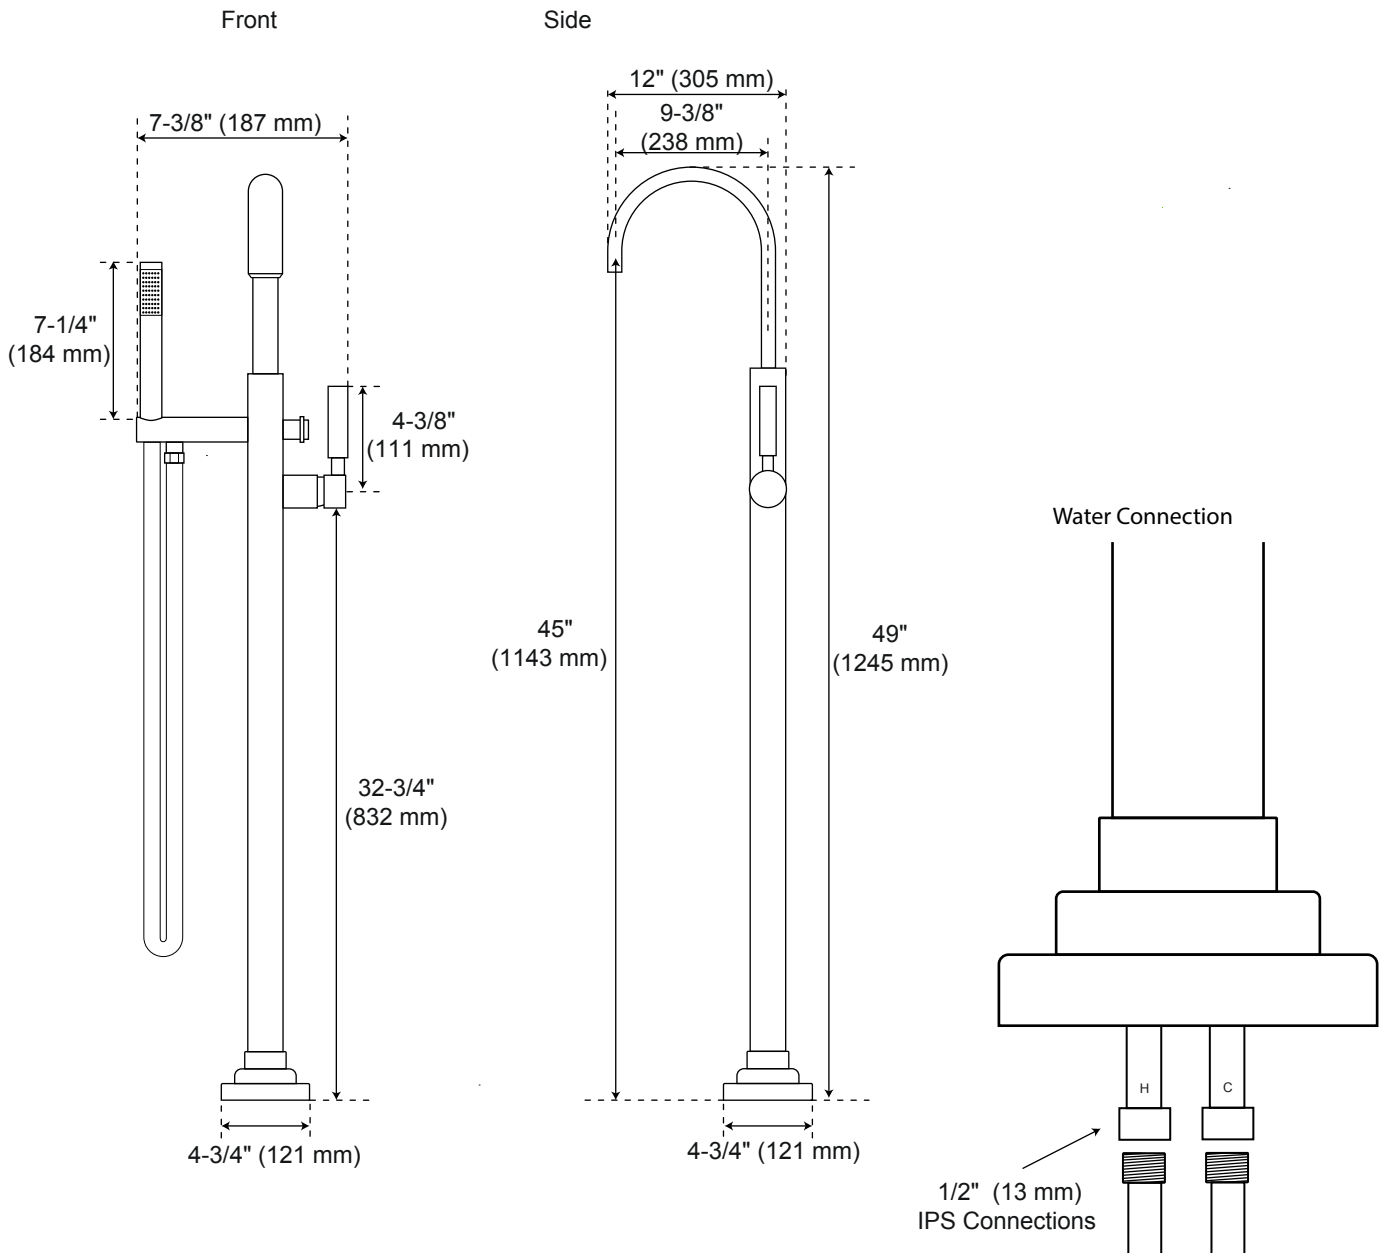

## Freestanding Tub Faucet, Hand Shower

All product dimensions are nominal.