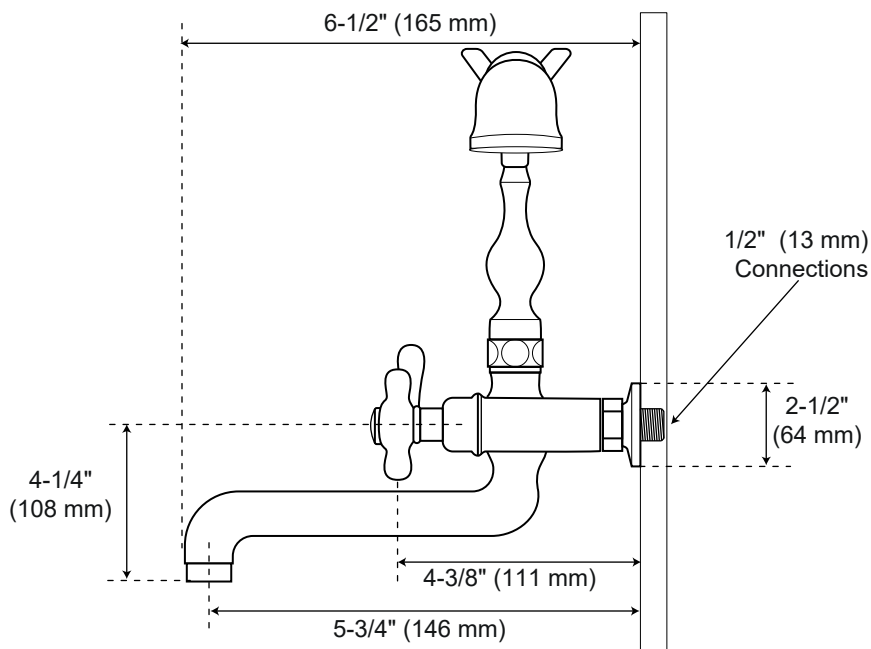

# Barlow

Wall-Mount Faucet, Hand Shower, Metal Cross Handles

Front

Side

All product dimensions are nominal.