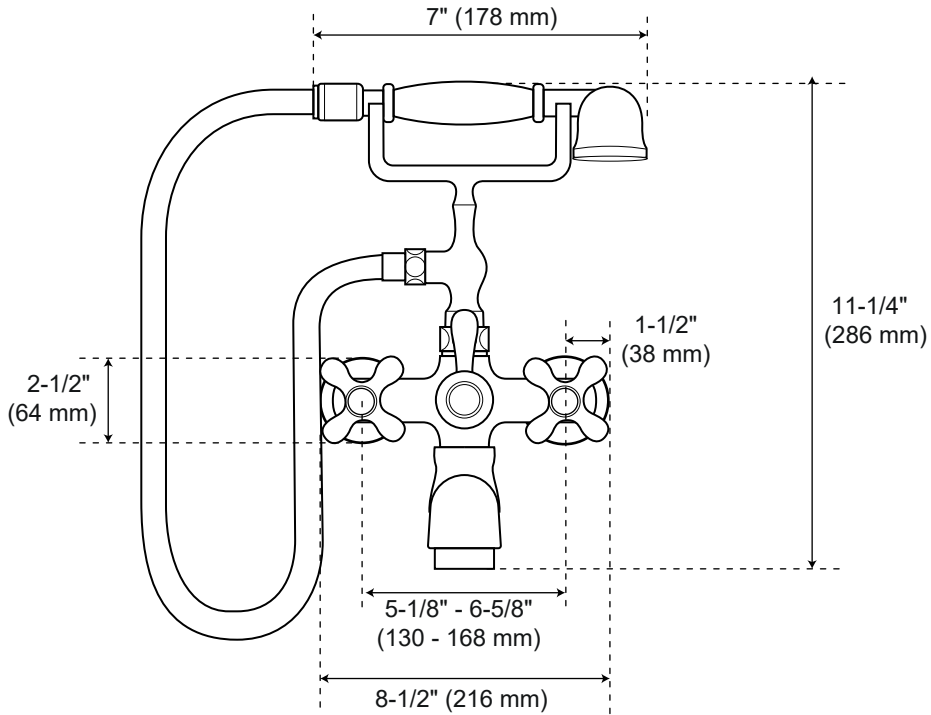

# Barlow

Wall-Mount Faucet, Hand Shower, Metal Cross Handles

Front

Side

All product dimensions are nominal.