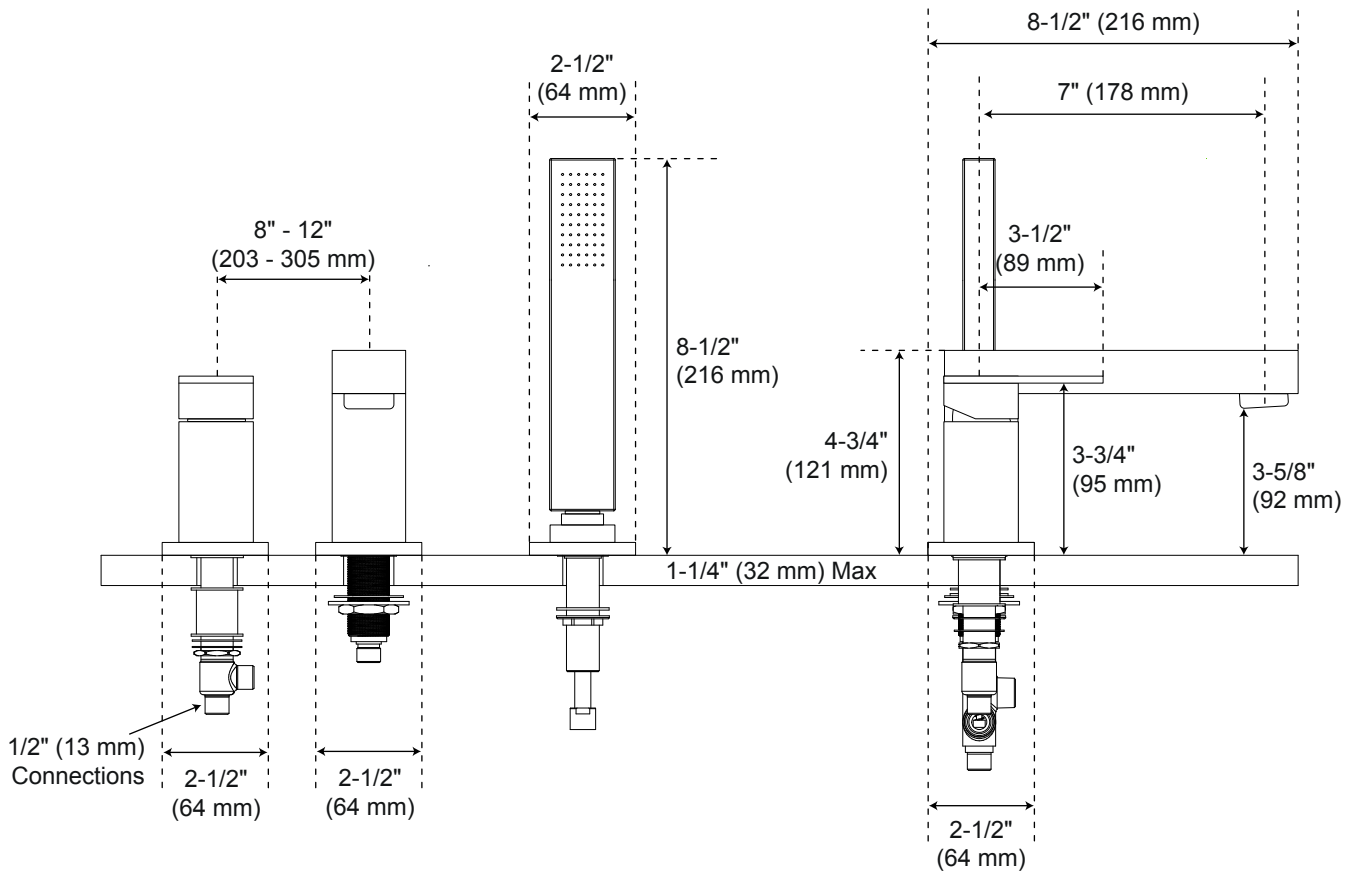

## Roman Tub Faucet and Hand Shower

Front

Side

All product dimensions are nominal.