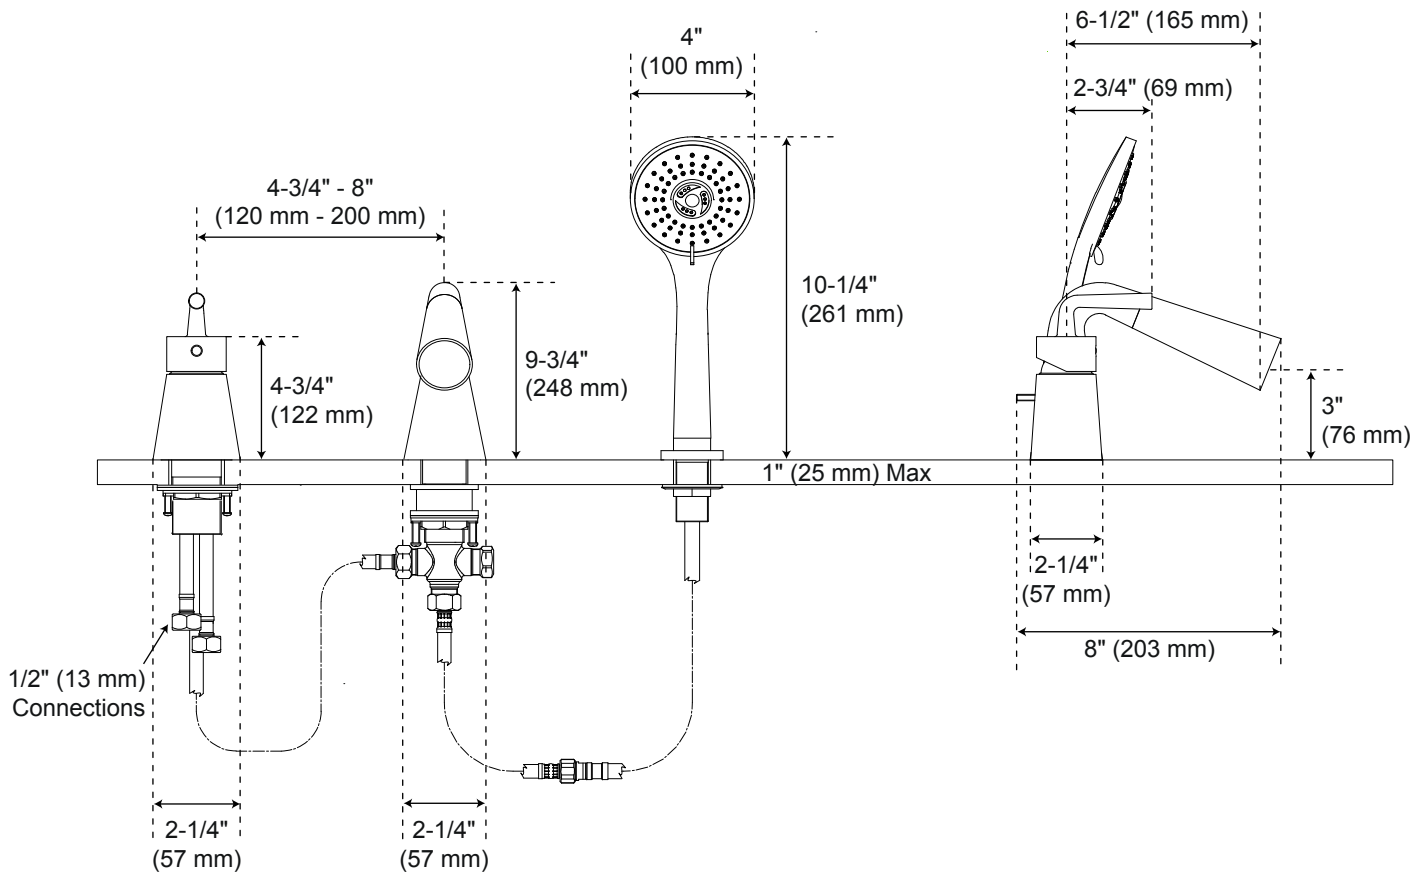

Brenneck

Roman Tub Faucet and Hand Shower

Front

Side

All product dimensions are nominal.