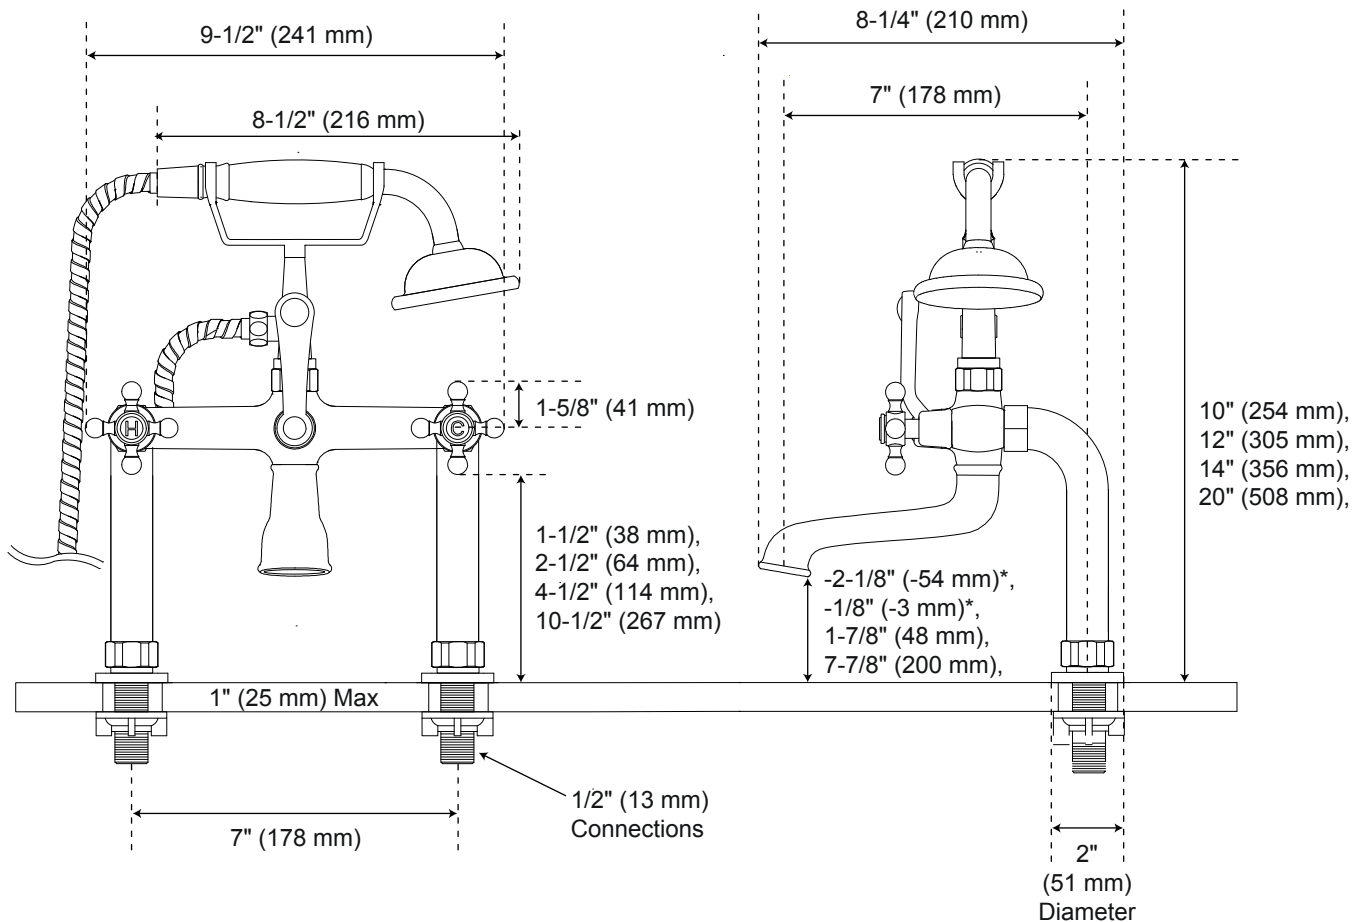

Deck-Mount Telephone Faucet

with Vintage Cross Handles and Deck Couplers

Front

Side

*Faucet spout extends below deck when installed with 2" & 4" couplers.
All product dimensions are nominal.