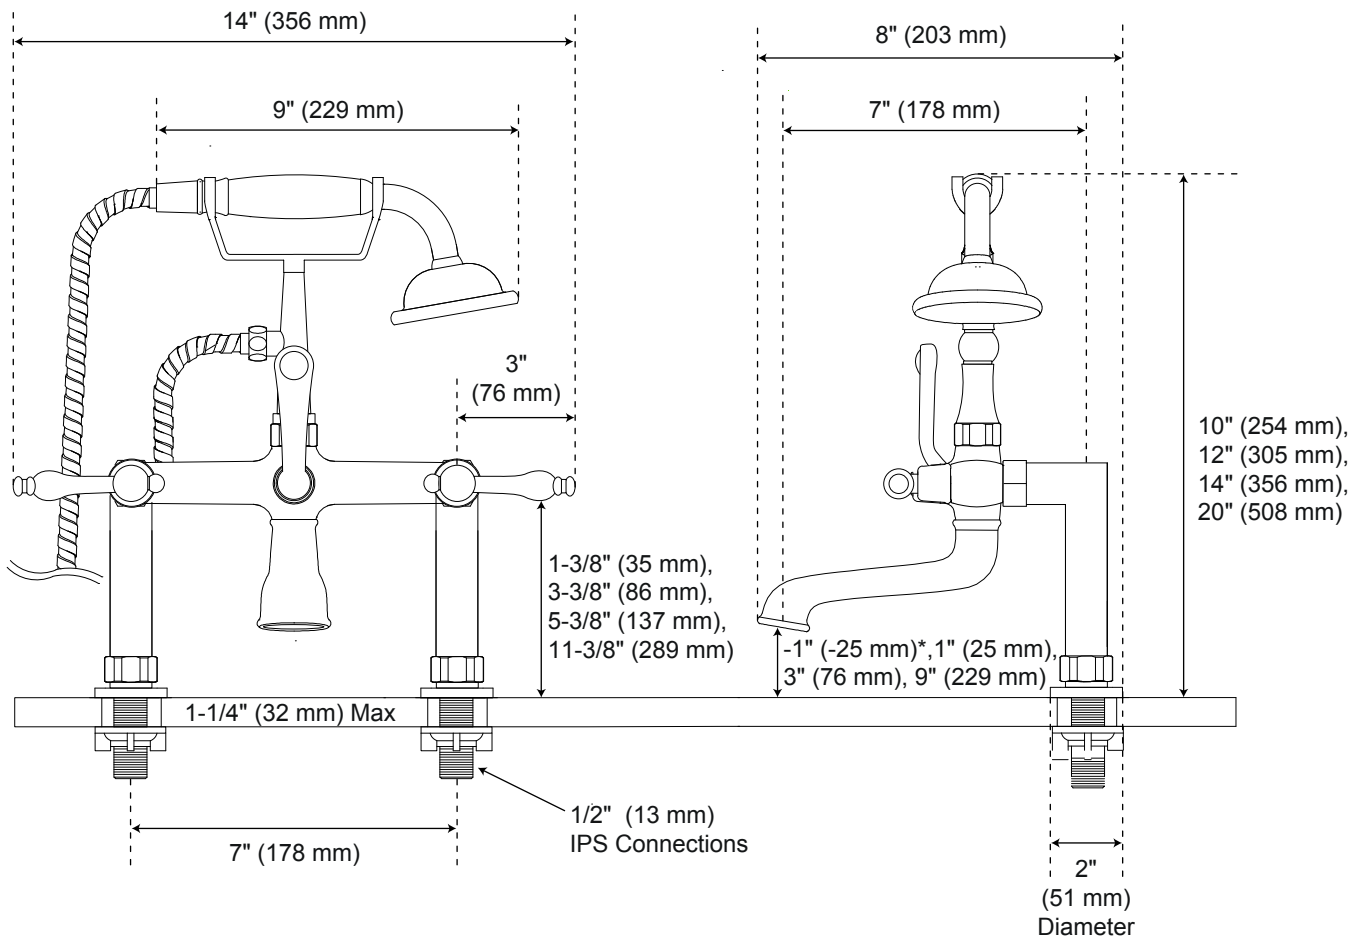

Deck-Mount Faucet

and Metal Hand Shower with Lever Handles and Deck Couplers

Front

Side

*Faucet spout extends below deck when installed with 2" couplers.
All product dimensions are nominal.