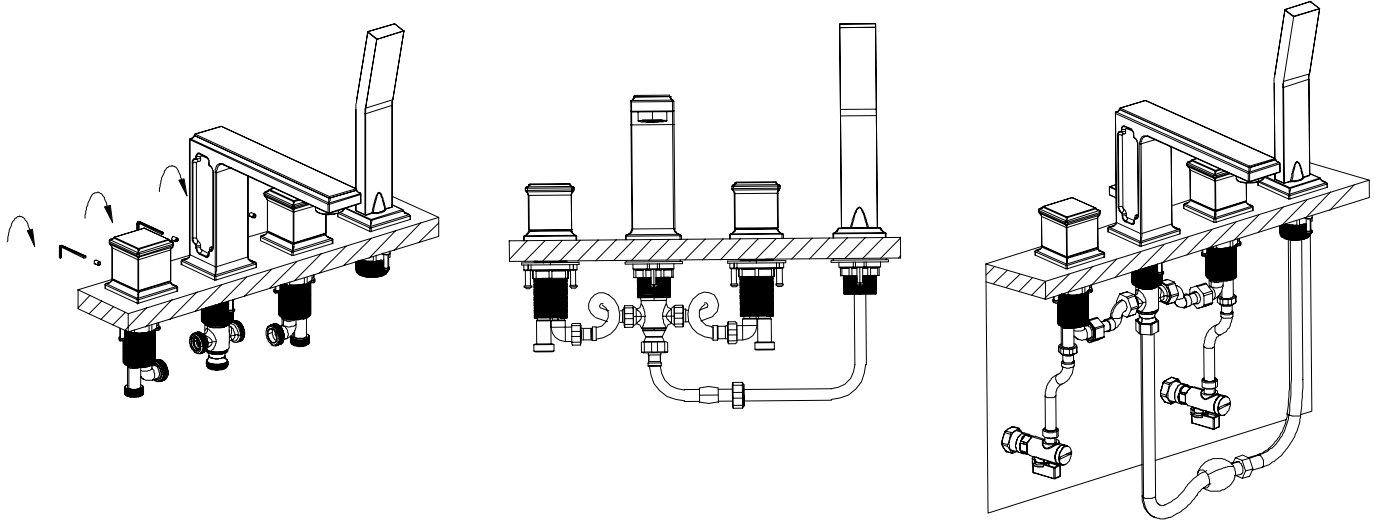

TOOLS AND MATERIALS:

Screwdriver

INSTALLATION

1. Thread the faucet body through the center mounting hole.
2. Insert the handle bodies up through the mounting holes. Secure the handle assemblies to the handle bodies
3. Attach the Hand shower to the mounting service.
4. Thread the mounting hardware and brass T onto the faucet body and tighten to secure.

5. Tighten the set screws on the backs of the handle assemblies to secure.
6. Attach the flexible water feed tubes to the handle bodies, and brass T, and hand shower. (Hot water is always on the left and cold water is always on the right). Curve tubes as necessary to ensure there are no kinks or knots.
7. Connect the main water supply to the handle bodies.
8. After all connections have been made, turn on the water supply, check to make sure that all connections are tight (no water should be leaking) and that the hot and cold supplies are working correctly. Turn the faucet on and allow the water to flow through the spout for approximately 60 seconds. Divert the water to the hand shower and allow the water to flow through the hose for an additional 60 seconds.