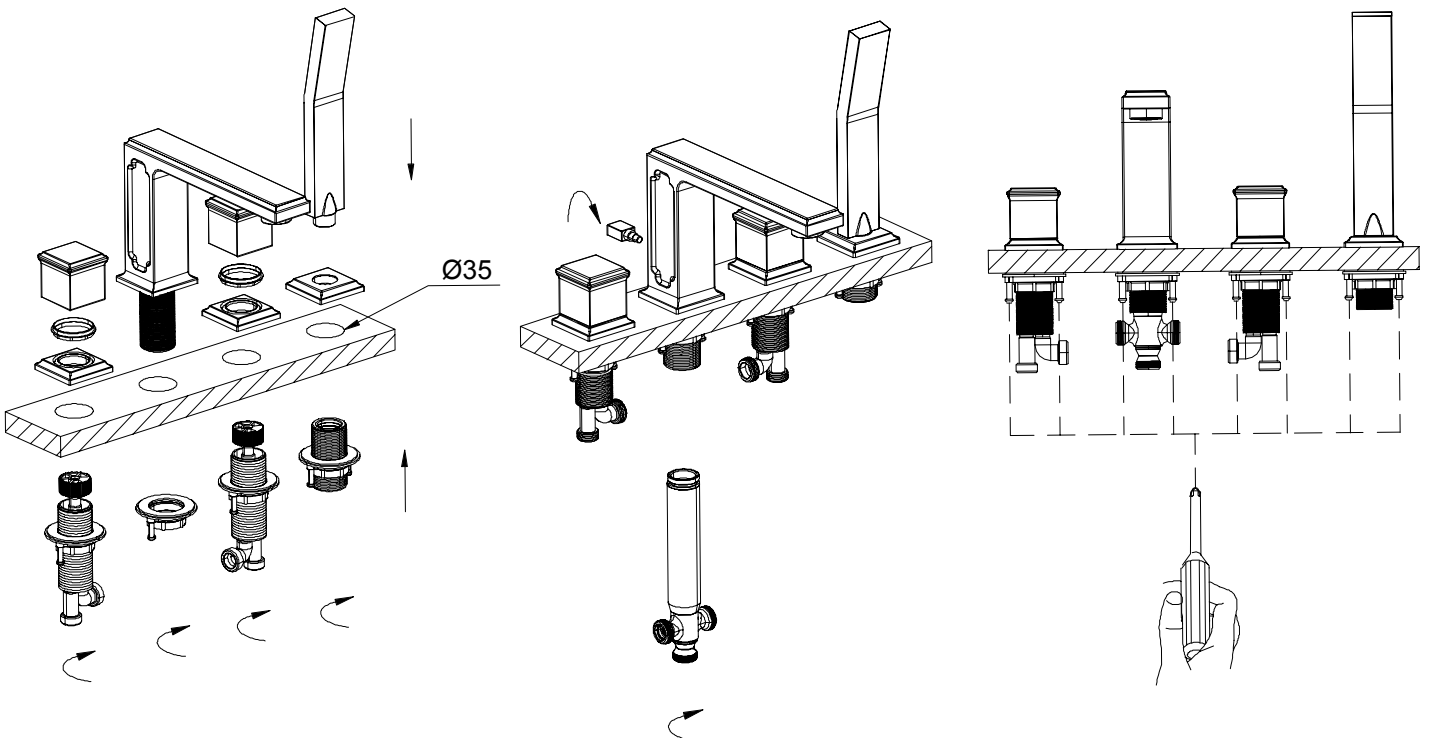

RYLE ROMAN TUB FAUCET

INSTALLATION INSTRUCTIONS

Before installing, read entire installation instructions. Observe all local building and safety codes.

Unpack and inspect the product for any shipping damages. If you find damages, do not install. Contact Customer Service at 1-866-855-2284. If you need assistance or have questions while installing your faucet, contact Customer Service.

TOOLS AND MATERIALS:

Screwdriver

INSTALLATION

1. Thread the faucet body through the center mounting hole.
2. Insert the handle bodies up through the mounting holes. Secure the handle assemblies to the handle bodies
3. Attach the Hand shower to the mounting service.
4. Thread the mounting hardware and brass T onto the faucet body and tighten to secure.

5. Tighten the set screws on the backs of the handle assemblies to secure.
6. Attach the flexible water feed tubes to the handle bodies, and brass T, and hand shower. (Hot water is always on the left and cold water is always on the right). Curve tubes as necessary to ensure there are no kinks or knots.
7. Connect the main water supply to the handle bodies.
8. After all connections have been made, turn on the water supply, check to make sure that all connections are tight (no water should be leaking) and that the hot and cold supplies are working correctly. Turn the faucet on and allow the water to flow through the spout for approximately 60 seconds. Divert the water to the hand shower and allow the water to flow through the hose for an additional 60 seconds.