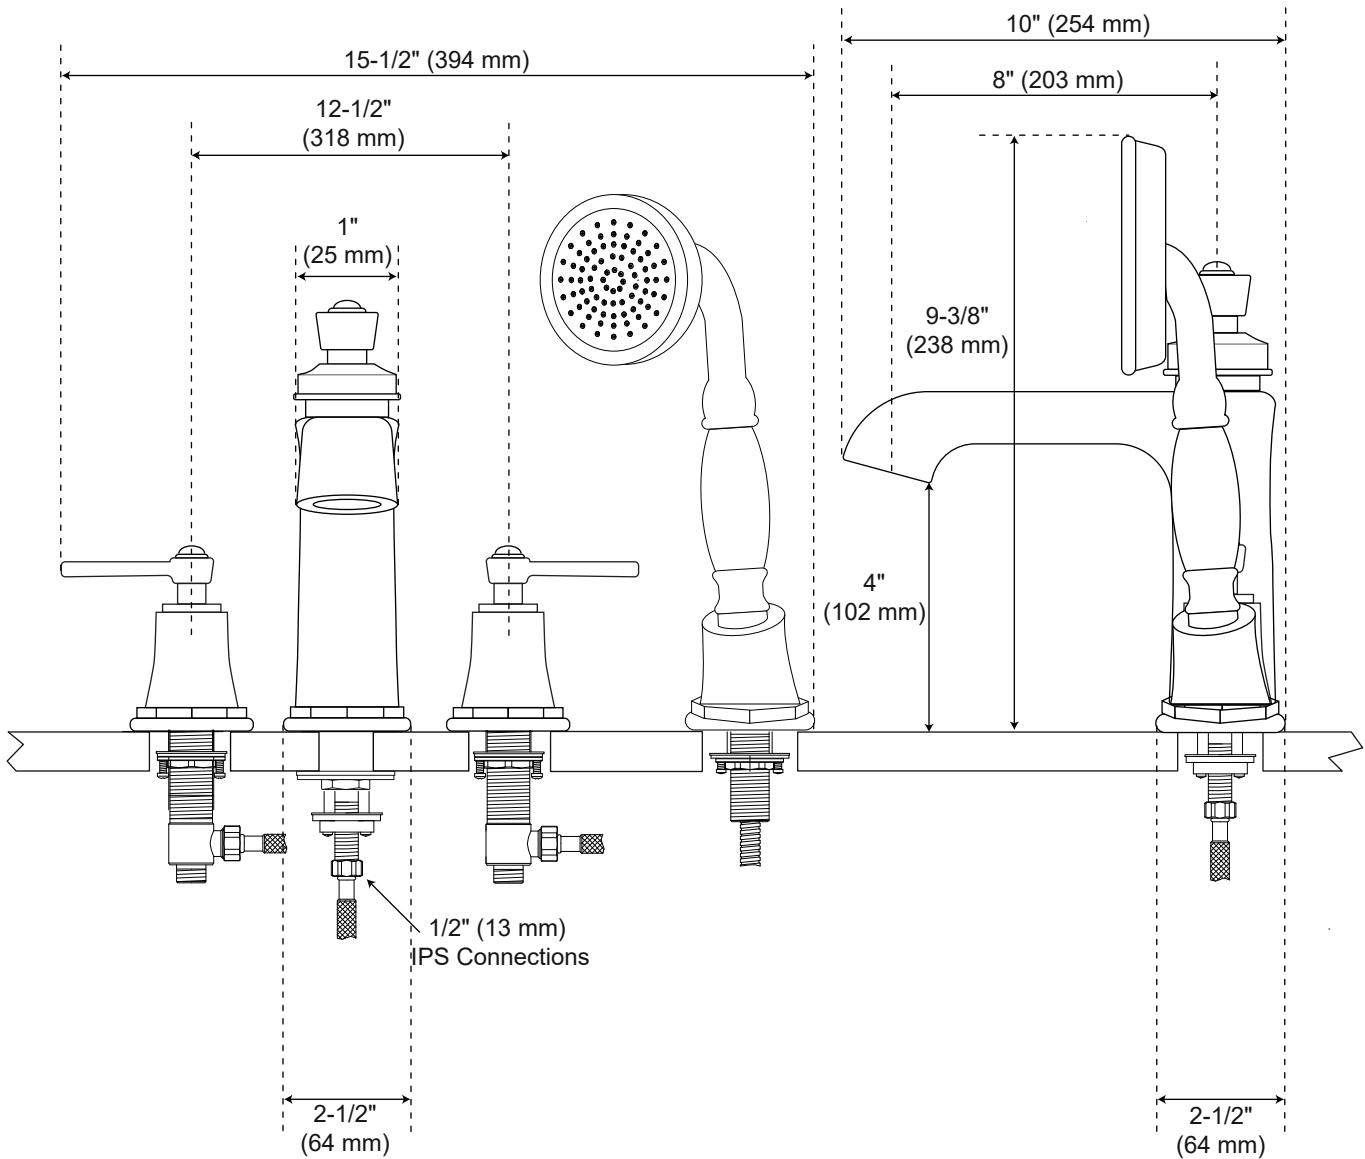

Cooper

Roman Tub Faucet - With Hand Shower

Front

Side

All product dimensions are nominal.